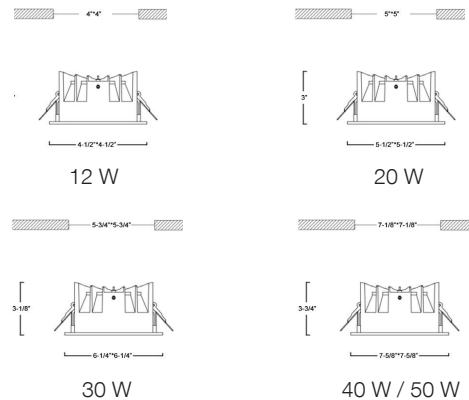

Model/Colors | Available in White & Black.

Application Areas | Guest Room, Corridor, Restaurant, Meeting Room Club, Hall, Hotel Entrance.

TECHNICAL PARAMETERS

Voltage	100 - 277 V AC, 50-60 Hz
Light Source	Osram SOLERIQ S 19
Operating Position	Non - Swiveling Type
Start Time	Instant
Driver	Stand Alone (included)
Optics	Darklight Technology Black, Silver
Dimming	On-Off / Triac / 0-10 V

CRI	Power (W)	CCT (K)	Total Lumen Output (lm)	Beam Spread (Options)	Finish
>90	12 W / 20 W / 30 W / 40 W / 50 W	2700 K	1440 / 2400 / 3600 / 4800 / 6000	50°	White / Black
>90	12 W / 20 W / 30 W / 40 W / 50 W	3000 K	1516 / 2520 / 3790 / 5050 / 6300	50°	White / Black
>90	12 W / 20 W / 30 W / 40 W / 50 W	4000 K	1600 / 2660 / 4000 / 5320 / 6650	50°	White / Black
>90	12 W / 20 W / 30 W / 40 W / 50 W	5000 K	1680 / 2800 / 4200 / 5600 / 7000	50°	White / Black