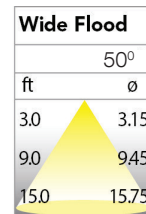

Aspro

Downlight

Aspro, a square LED downlight made of aluminum die cast with high quality powder coated luminaire housing and optimum heat sink. Specular reflector & power grid /global connectors available with isolated LED Driver using Ultra bright OSRAM COB. Moreover, the specular darklight reflector in this store light allows outstanding visual comfort to the visitors.

Model/Colors | Available in White & Black.

Application Areas | Guest Room, Corridor, Restaurant, Meeting Room Club, Hall, Hotel Entrance.

TECHNICAL PARAMETERS

Voltage	100 - 277 V AC, 50-60 Hz
Light Source	Osram SOLERIQ S 19
Operating Position	Non - Swiveling Type
Start Time	Instant
Driver	Stand Alone (included)
Optics	Darklight Technology Black, Silver
Dimming	On-Off / Triac / 0-10 V

CRI	Power (W)	CCT (K)	Total Lumen Output (lm)	Beam Spread (Options)	Finish
>90	12 W / 20 W / 30 W / 40 W / 50 W	2700 K	1440 / 2400 / 3600 / 4800 / 6000	50°	White / Black
>90	12 W / 20 W / 30 W / 40 W / 50 W	3000 K	1516 / 2520 / 3790 / 5050 / 6300	50°	White / Black
>90	12 W / 20 W / 30 W / 40 W / 50 W	4000 K	1600 / 2660 / 4000 / 5320 / 6650	50°	White / Black
>90	12 W / 20 W / 30 W / 40 W / 50 W	5000 K	1680 / 2800 / 4200 / 5600 / 7000	50°	White / Black

Note

1. Product available in other Kelvin temperatures on request.