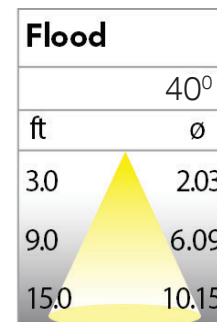

Model/Colors | Available in White, Grey and Black.

Application Areas | Track light for indoor applications.

TECHNICAL PARAMETERS

Voltage	120 - 270 V AC, 50-60 Hz
Light Source	LED
Operating Position	360°/60°
Start Time	Instant
Driver	Built in
Optics	Metalized Aluminum Reflector
Dimming	Phase Dim

CRI	Power (W)	CCT (K)	Total Lumen Output (lm)	Beam Spread (Options)	Finish
80	28 W / 36 W	3000	2604 / 3348	40°	Black / White / Grey
80	28 W / 36 W	4000	2772 / 3568	40°	Black / White / Grey
80	28 W / 36 W	6500	2996 / 3852	40°	Black / White / Grey
90	28 W / 36 W	3000	2464 / 3168	40°	Black / White / Grey
90	28 W / 36 W	4000	2632 / 3384	40°	Black / White / Grey
90	28 W / 36 W	6500	2856 / 3672	40°	Black / White / Grey