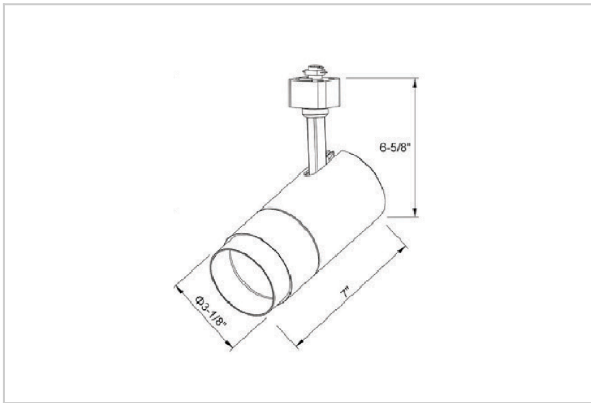

Trang Track Lights

ITEM SKU#: 662187508511

Product Code : IK-RTRANGTL-30W-30/40/50K-WH-90C-38D

Voltage	100 - 277 V AC, 50-60 Hz
Lumen Output	2713.1lm
Power	30W
Efficacy	90lm/w
CCT Selectable(K)	3000- 4000- 5000K
CRI	>90
Beam Angle	38°
Light Distribution	Flood
LED Type	COB
LED Light Source	Osram SOLERIQ S 19
Start Time	Instant
Driver	Stand Alone (included)
Operating Position	Swiveling Type
Dimming	Triac Dimming
Construction	Track
Mounting Type	Track Light Structure
Heads	Single Head
Body Material	Aluminium Die cast
Finish	White
Length	6-7/8"
Height	7-1/8"
Diameter	3"
Application Area	Indoor Applications

Trang is a technologically advanced LED track light with incorporated electronic gear and chip on board. It also has a high-quality reflector with three different beam spreads. Moreover, the lamp housing of die-cast aluminum for optimal cooling allows the fixture to last longer than its traditional counterparts.

Beam Spread (Options)

Spot 15°		Medium 24°		Flood 38°		Wide Flood 60°	
ft	Ø	ft	Ø	ft	Ø	ft	Ø
3.0	0.72	3.0	1.41	3.0	2.03	3.0	3.15
9.0	2.15	9.0	4.22	9.0	6.09	9.0	9.45
15.0	3.58	15.0	7.04	15.0	10.15	15.0	15.75