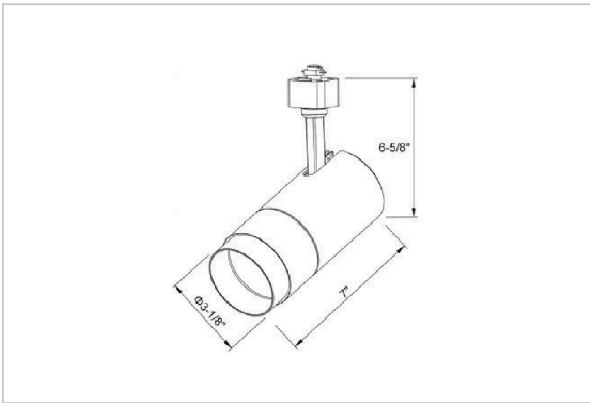

Trang Track Lights

ITEM SKU#: 662187508481

Product Code : IK-RTRANGTL-20W-30/40/50K-WH-90C-60D

Voltage	100 - 277 V AC, 50-60 Hz
Lumen Output	1708.2lm
Power	20W
Efficacy	85lm/w
CCT Selectable(K)	3000- 4000- 5000K
CRI	>90
Beam Angle	60°
Light Distribution	Wide flood
LED Type	COB
LED Light Source	Osram SOLERIQ S 19
Start Time	Instant
Driver	Stand Alone (included)
Operating Position	Swiveling Type
Dimming	Triac Dimming
Construction	Track
Mounting Type	Track Light Structure
Heads	Single Head
Body Material	Aluminium Die cast
Finish	White
Length	6-1/4"
Height	6-3/4"
Diameter	2-1/2"
Application Area	Indoor Applications

Trang is a technologically advanced LED track light with incorporated electronic gear and chip on board. It also has a high-quality reflector with three different beam spreads. Moreover, the lamp housing of die-cast aluminum for optimal cooling allows the fixture to last longer than its traditional counterparts.

Beam Spread (Options)

Spot 15°		Medium 24°		Flood 38°		Wide Flood 60°	
ft	Ø	ft	Ø	ft	Ø	ft	Ø
3.0	0.72	3.0	1.41	3.0	2.03	3.0	3.15
9.0	2.15	9.0	4.22	9.0	6.09	9.0	9.45
15.0	3.58	15.0	7.04	15.0	10.15	15.0	15.75