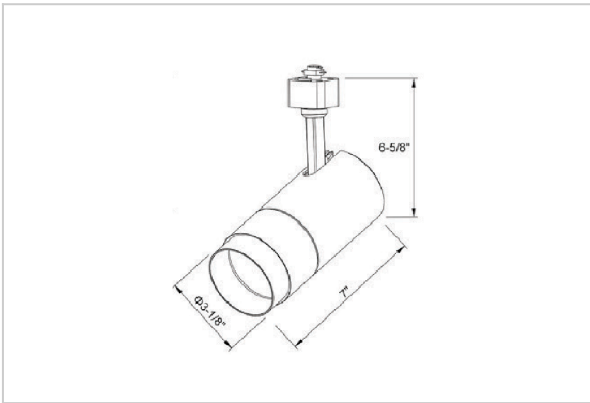

Trang Track Lights

ITEM SKU#: 662187508474

Product Code : IK-RTRANGTL-20W-30/40/50K-WH-90C-38D

Voltage	100 - 277 V AC, 50-60 Hz
Lumen Output	1819.1lm
Power	20W
Efficacy	90lm/w
CCT Selectable(K)	3000- 4000- 5000K
CRI	>90
Beam Angle	38°
Light Distribution	Flood
LED Type	COB
LED Light Source	Osram SOLERIQ S 19
Start Time	Instant
Driver	Stand Alone (included)
Operating Position	Swiveling Type
Dimming	Triac Dimming
Construction	Track
Mounting Type	Track Light Structure
Heads	Single Head
Body Material	Aluminium Die cast
Finish	White
Length	6-1/4"
Height	6-3/4"
Diameter	2-1/2"
Application Area	Indoor Applications

Trang is a technologically advanced LED track light with incorporated electronic gear and chip on board. It also has a high-quality reflector with three different beam spreads. Moreover, the lamp housing of die-cast aluminum for optimal cooling allows the fixture to last longer than its traditional counterparts.

Beam Spread (Options)

Spot	15°	Medium	24°	Flood	38°	Wide Flood	60°
ft	Ø	ft	Ø	ft	Ø	ft	Ø
3.0	0.72	3.0	1.41	3.0	2.03	3.0	3.15
9.0	2.15	9.0	4.22	9.0	6.09	9.0	9.45
15.0	3.58	15.0	7.04	15.0	10.15	15.0	15.75

Technical Data