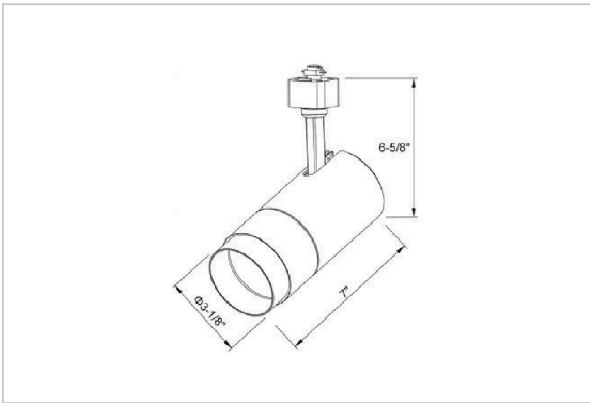

Trang Track Lights

ITEM SKU#: 662187508450

Product Code : IK-RTRANGTL-20W-30/40/50K-WH-90C-15D

Voltage	100 - 277 V AC, 50-60 Hz
Lumen Output	1831.1lm
Power	20W
Efficacy	92lm/w
CCT Selectable(K)	3000- 4000- 5000K
CRI	>90
Beam Angle	15°
Light Distribution	Spot
LED Type	COB
LED Light Source	Osram SOLERIQ S 19
Start Time	Instant
Driver	Stand Alone (included)
Operating Position	Swiveling Type
Dimming	Triac Dimming
Construction	Track
Mounting Type	Track Light Structure
Heads	Single Head
Body Material	Aluminium Die cast
Finish	White
Length	6-1/4"
Height	6-3/4"
Diameter	2-1/2"
Application Area	Indoor Applications

Trang is a technologically advanced LED track light with incorporated electronic gear and chip on board. It also has a high-quality reflector with three different beam spreads. Moreover, the lamp housing of die-cast aluminum for optimal cooling allows the fixture to last longer than its traditional counterparts.

Beam Spread (Options)

Spot 15°		Medium 24°		Flood 38°		Wide Flood 60°	
ft	Ø	ft	Ø	ft	Ø	ft	Ø
3.0	0.72	3.0	1.41	3.0	2.03	3.0	3.15
9.0	2.15	9.0	4.22	9.0	6.09	9.0	9.45
15.0	3.58	15.0	7.04	15.0	10.15	15.0	15.75