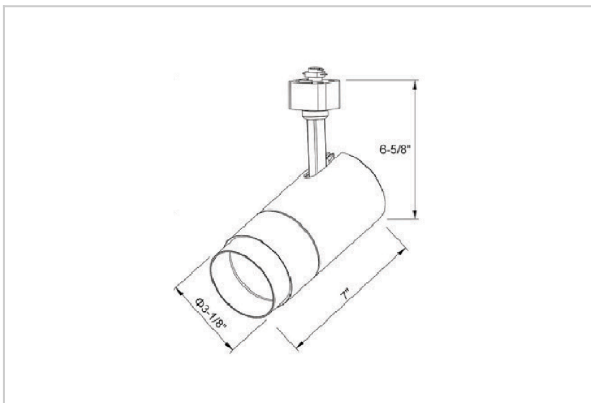

## Product Code : IK-RTRANGTL-15W-30/40/50K-WH-90C-38D

Voltage	100 - 277 V AC, 50-60 Hz
Lumen Output	1356.7lm
Power	15W
Efficacy	90lm/w
CCT Selectable(K)	3000- 4000- 5000K
CRI	>90
Beam Angle	38°
Light Distribution	Flood
LED Type	COB
LED Light Source	Osram SOLERIQ S 19
Start Time	Instant
Driver	Stand Alone (included)
Operating Position	Swiveling Type
Dimming	Triac Dimming
Construction	Track
Mounting Type	Track Light Structure
Heads	Single Head
Body Material	Aluminium Die cast
Finish	White
Length	6-1/8"
Height	6-3/8"
Diameter	2-3/8"
Application Area	Indoor Applications

Trang is a technologically advanced LED track light with incorporated electronic gear and chip on board. It also has a high-quality reflector with three different beam spreads. Moreover, the lamp housing of die-cast aluminum for optimal cooling allows the fixture to last longer than its traditional counterparts.

### Beam Spread (Options)

Spot 15°		Medium 24°		Flood 38°		Wide Flood 60°	
ft	Ø	ft	Ø	ft	Ø	ft	Ø
3.0	0.72	3.0	1.41	3.0	2.03	3.0	3.15
9.0	2.15	9.0	4.22	9.0	6.09	9.0	9.45
15.0	3.58	15.0	7.04	15.0	10.15	15.0	15.75