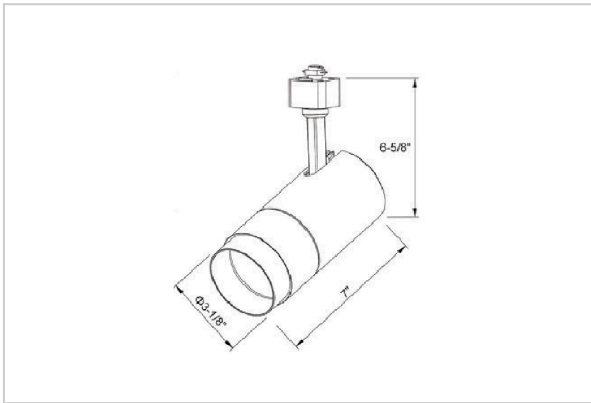

## Product Code : IK-RTRANGTL-15W-30/40/50K-WH-90C-24D

Voltage	100 - 277 V AC, 50-60 Hz
Lumen Output	1364.5lm
Power	15W
Efficacy	90lm/w
CCT Selectable(K)	3000- 4000- 5000K
CRI	>90
Beam Angle	24°
Light Distribution	Medium
LED Type	COB
LED Light Source	Osram SOLERIQ S 19
Start Time	Instant
Driver	Stand Alone (included)
Operating Position	Swiveling Type
Dimming	Triac Dimming
Construction	Track
Mounting Type	Track Light Structure
Heads	Single Head
Body Material	Aluminium Die cast
Finish	White
Length	6-1/8"
Height	6-3/8"
Diameter	2-3/8"
Application Area	Indoor Applications

Trang is a technologically advanced LED track light with incorporated electronic gear and chip on board. It also has a high-quality reflector with three different beam spreads. Moreover, the lamp housing of die-cast aluminum for optimal cooling allows the fixture to last longer than its traditional counterparts.

### Beam Spread (Options)

Spot 15°		Medium 24°		Flood 38°		Wide Flood 60°	
ft	Ø	ft	Ø	ft	Ø	ft	Ø
3.0	0.72	3.0	1.41	3.0	2.03	3.0	3.15
9.0	2.15	9.0	4.22	9.0	6.09	9.0	9.45
15.0	3.58	15.0	7.04	15.0	10.15	15.0	15.75