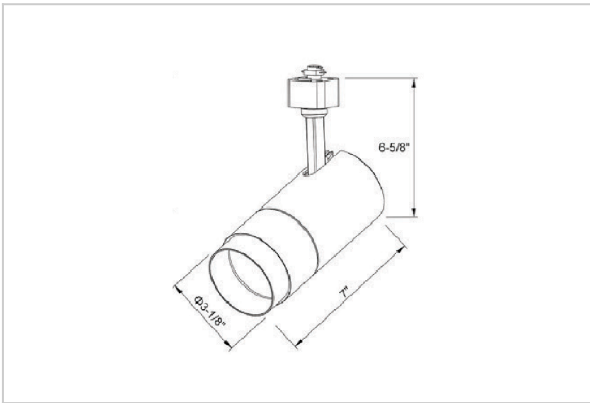

Trang Track Lights

ITEM SKU#: 662187508412

Product Code : IK-RTRANGTL-15W-30/40/50K-WH-90C-15D

Voltage	100 - 277 V AC, 50-60 Hz
Lumen Output	1362lm
Power	15W
Efficacy	90lm/w
CCT Selectable(K)	3000- 4000- 5000K
CRI	>90
Beam Angle	15°
Light Distribution	Spot
LED Type	COB
LED Light Source	Osram SOLERIQ S 19
Start Time	Instant
Driver	Stand Alone (included)
Operating Position	Swiveling Type
Dimming	Triac Dimming
Construction	Track
Mounting Type	Track Light Structure
Heads	Single Head
Body Material	Aluminium Die cast
Finish	White
Length	6-1/8"
Height	6-3/8"
Diameter	2-3/8"
Application Area	Indoor Applications

Trang is a technologically advanced LED track light with incorporated electronic gear and chip on board. It also has a high-quality reflector with three different beam spreads. Moreover, the lamp housing of die-cast aluminum for optimal cooling allows the fixture to last longer than its traditional counterparts.

Beam Spread (Options)

Spot 15°		Medium 24°		Flood 38°		Wide Flood 60°	
ft	Ø	ft	Ø	ft	Ø	ft	Ø
3.0	0.72	3.0	1.41	3.0	2.03	3.0	3.15
9.0	2.15	9.0	4.22	9.0	6.09	9.0	9.45
15.0	3.58	15.0	7.04	15.0	10.15	15.0	15.75