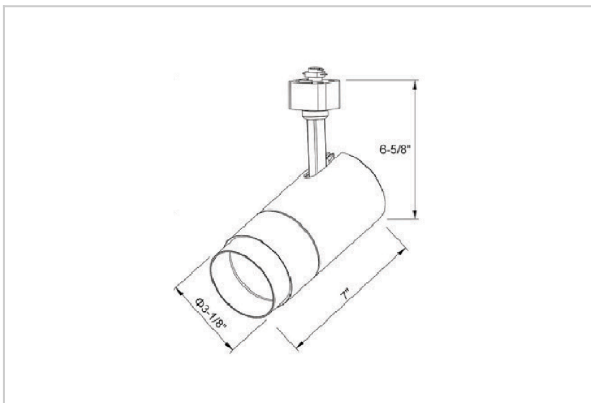

Trang Track Lights

ITEM SKU#: 662187508351

Product Code : IK-RTRANGTL-30W-30/40/50K-BL-90C-38D

Voltage	100 - 277 V AC, 50-60 Hz
Lumen Output	2713.1lm
Power	30W
Efficacy	90lm/w
CCT Selectable(K)	3000- 4000- 5000K
CRI	>90
Beam Angle	38°
Light Distribution	Flood
LED Type	COB
LED Light Source	Osram SOLERIQ S 19
Start Time	Instant
Driver	Stand Alone (included)
Operating Position	Swiveling Type
Dimming	Triac Dimming
Construction	Track
Mounting Type	Track Light Structure
Heads	Single Head
Body Material	Aluminium Die cast
Finish	Black
Length	6-7/8"
Height	7-1/8"
Diameter	3"
Application Area	Indoor Applications

Trang is a technologically advanced LED track light with incorporated electronic gear and chip on board. It also has a high-quality reflector with three different beam spreads. Moreover, the lamp housing of die-cast aluminum for optimal cooling allows the fixture to last longer than its traditional counterparts.

Beam Spread (Options)

Spot	15°	Medium	24°	Flood	38°	Wide Flood	60°
ft	Ø	ft	Ø	ft	Ø	ft	Ø
3.0	0.72	3.0	1.41	3.0	2.03	3.0	3.15
9.0	2.15	9.0	4.22	9.0	6.09	9.0	9.45
15.0	3.58	15.0	7.04	15.0	10.15	15.0	15.75

Technical Data