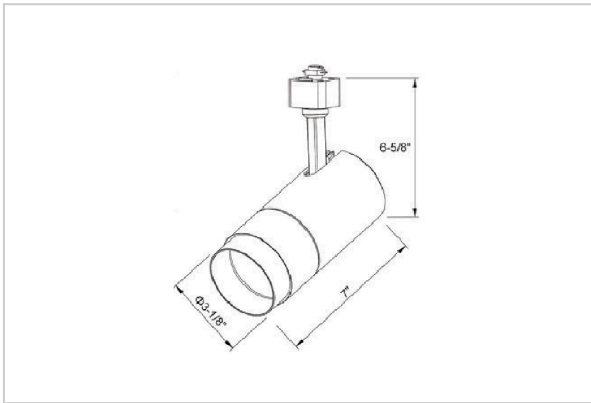

Trang Track Lights

ITEM SKU#: 662187508351

Product Code : IK-RTRANGTL-30W-30/40/50K-BL-90C-38D

Voltage	100 - 277 V AC, 50-60 Hz
Lumen Output	2713.1lm
Power	30W
Efficacy	90lm/w
CCT Selectable(K)	3000- 4000- 5000K
CRI	>90
Beam Angle	38°
Light Distribution	Flood
LED Type	COB
LED Light Source	Osram SOLERIQ S 19
Start Time	Instant
Driver	Stand Alone (included)
Operating Position	Swiveling Type
Dimming	Triac Dimming
Construction	Track
Mounting Type	Track Light Structure
Heads	Single Head
Body Material	Aluminium Die cast
Finish	Black
Length	6-7/8"
Height	7-1/8"
Diameter	3"
Application Area	Indoor Applications

Trang is a technologically advanced LED track light with incorporated electronic gear and chip on board. It also has a high-quality reflector with three different beam spreads. Moreover, the lamp housing of die-cast aluminum for optimal cooling allows the fixture to last longer than its traditional counterparts.

Beam Spread (Options)

Spot	15°	Medium	24°	Flood	38°	Wide Flood	60°
ft	Ø	ft	Ø	ft	Ø	ft	Ø
3.0	0.72	3.0	1.41	3.0	2.03	3.0	3.15
9.0	2.15	9.0	4.22	9.0	6.09	9.0	9.45
15.0	3.58	15.0	7.04	15.0	10.15	15.0	15.75

Technical Data