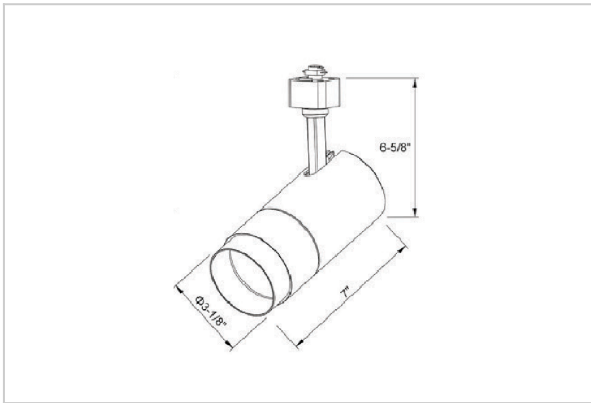

## Product Code : IK-RTRANGTL-20W-30/40/50K-BL-90C-60D

Voltage	100 - 277 V AC, 50-60 Hz
Lumen Output	1708.2lm
Power	20W
Efficacy	85lm/w
CCT Selectable(K)	3000- 4000- 5000K
CRI	>90
Beam Angle	60°
Light Distribution	Wide flood
LED Type	COB
LED Light Source	Osram SOLERIQ S 19
Start Time	Instant
Driver	Stand Alone (included)
Operating Position	Swiveling Type
Dimming	Triac Dimming
Construction	Track
Mounting Type	Track Light Structure
Heads	Single Head
Body Material	Aluminium Die cast
Finish	Black
Length	6-1/4"
Height	6-3/4"
Diameter	2-1/2"
Application Area	Indoor Applications

### Beam Spread (Options)

Spot	15°	Medium	24°	Flood	38°	Wide Flood	60°
ft	Ø	ft	Ø	ft	Ø	ft	Ø
3.0	0.72	3.0	1.41	3.0	2.03	3.0	3.15
9.0	2.15	9.0	4.22	9.0	6.09	9.0	9.45
15.0	3.58	15.0	7.04	15.0	10.15	15.0	15.75

Trang is a technologically advanced LED track light with incorporated electronic gear and chip on board. It also has a high-quality reflector with three different beam spreads. Moreover, the lamp housing of die-cast aluminum for optimal cooling allows the fixture to last longer than its traditional counterparts.