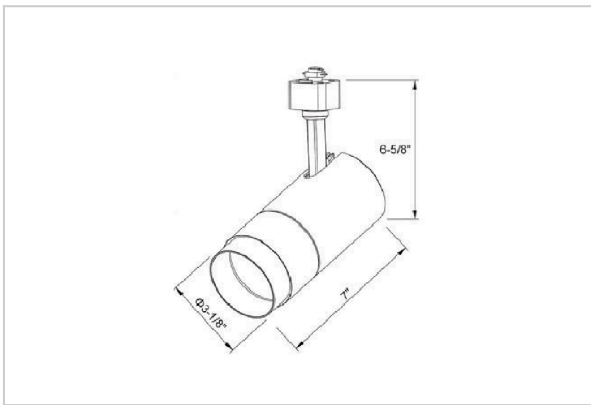

Trang Track Lights

ITEM SKU#: 662187508290

Product Code : IK-RTRANGTL-20W-30/40/50K-BL-90C-24D

Voltage	100 - 277 V AC, 50-60 Hz
Lumen Output	1822.4lm
Power	20W
Efficacy	91lm/w
CCT Selectable(K)	3000- 4000- 5000K
CRI	>90
Beam Angle	24°
Light Distribution	Medium
LED Type	COB
LED Light Source	Osram SOLERIQ S 19
Start Time	Instant
Driver	Stand Alone (included)
Operating Position	Swiveling Type
Dimming	Triac Dimming
Construction	Track
Mounting Type	Track Light Structure
Heads	Single Head
Body Material	Aluminium Die cast
Finish	Black
Length	6-1/4"
Height	6-3/4"
Diameter	2-1/2"
Application Area	Indoor Applications

Trang is a technologically advanced LED track light with incorporated electronic gear and chip on board. It also has a high-quality reflector with three different beam spreads. Moreover, the lamp housing of die-cast aluminum for optimal cooling allows the fixture to last longer than its traditional counterparts.

Beam Spread (Options)

Spot	15°	Medium	24°	Flood	38°	Wide Flood	60°
ft	Ø	ft	Ø	ft	Ø	ft	Ø
3.0	0.72	3.0	1.41	3.0	2.03	3.0	3.15
9.0	2.15	9.0	4.22	9.0	6.09	9.0	9.45
15.0	3.58	15.0	7.04	15.0	10.15	15.0	15.75

Technical Data