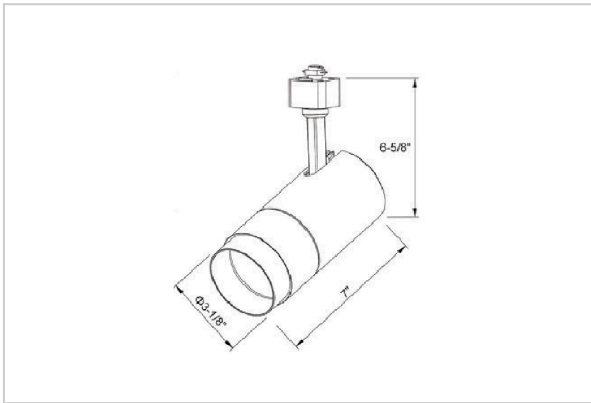

Trang Track Lights

ITEM SKU#: 662187508283

Product Code : IK-RTRANGTL-20W-30/40/50K-BL-90C-15D

Voltage	100 - 277 V AC, 50-60 Hz
Lumen Output	1831.1lm
Power	20W
Efficacy	92lm/w
CCT Selectable(K)	3000- 4000- 5000K
CRI	>90
Beam Angle	15°
Light Distribution	Spot
LED Type	COB
LED Light Source	Osram SOLERIQ S 19
Start Time	Instant
Driver	Stand Alone (included)
Operating Position	Swiveling Type
Dimming	Triac Dimming
Construction	Track
Mounting Type	Track Light Structure
Heads	Single Head
Body Material	Aluminium Die cast
Finish	Black
Length	6-1/4"
Height	6-3/4"
Diameter	2-1/2"
Application Area	Indoor Applications

Trang is a technologically advanced LED track light with incorporated electronic gear and chip on board. It also has a high-quality reflector with three different beam spreads. Moreover, the lamp housing of die-cast aluminum for optimal cooling allows the fixture to last longer than its traditional counterparts.

Beam Spread (Options)

Spot	15°	Medium	24°	Flood	38°	Wide Flood	60°
ft	Ø	ft	Ø	ft	Ø	ft	Ø
3.0	0.72	3.0	1.41	3.0	2.03	3.0	3.15
9.0	2.15	9.0	4.22	9.0	6.09	9.0	9.45
15.0	3.58	15.0	7.04	15.0	10.15	15.0	15.75

Technical Data