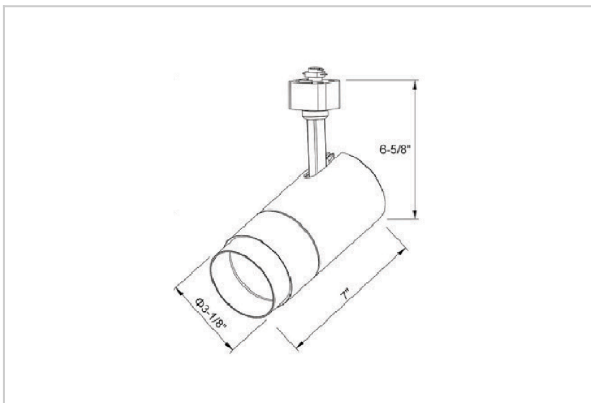

Trang Track Lights

ITEM SKU#: 662187508269

Product Code : IK-RTRANGTL-15W-30/40/50K-BL-90C-38D

Voltage	100 - 277 V AC, 50-60 Hz
Lumen Output	1356.7lm
Power	15W
Efficacy	90lm/w
CCT Selectable(K)	3000- 4000- 5000K
CRI	>90
Beam Angle	38°
Light Distribution	Flood
LED Type	COB
LED Light Source	Osram SOLERIQ S 19
Start Time	Instant
Driver	Stand Alone (included)
Operating Position	Swiveling Type
Dimming	Triac Dimming
Construction	Track
Mounting Type	Track Light Structure
Heads	Single Head
Body Material	Aluminium Die cast
Finish	Black
Length	6-1/8"
Height	6-3/8"
Diameter	2-3/8"
Application Area	Indoor Applications

Trang is a technologically advanced LED track light with incorporated electronic gear and chip on board. It also has a high-quality reflector with three different beam spreads. Moreover, the lamp housing of die-cast aluminum for optimal cooling allows the fixture to last longer than its traditional counterparts.

Beam Spread (Options)

Spot	15°	Medium	24°	Flood	38°	Wide Flood	60°
ft	Ø	ft	Ø	ft	Ø	ft	Ø
3.0	0.72	3.0	1.41	3.0	2.03	3.0	3.15
9.0	2.15	9.0	4.22	9.0	6.09	9.0	9.45
15.0	3.58	15.0	7.04	15.0	10.15	15.0	15.75

Technical Data