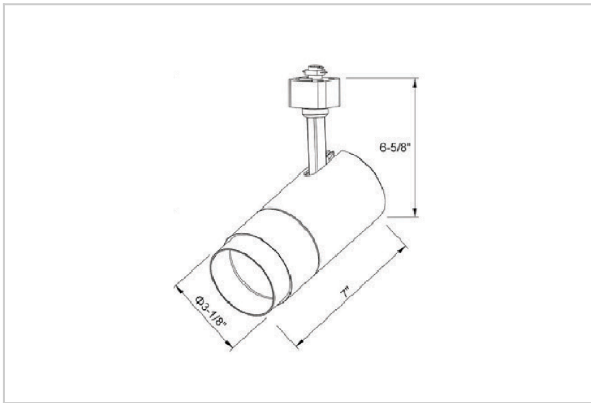

Trang Track Lights

ITEM SKU#: 662187508269

Product Code : IK-RTRANGTL-15W-30/40/50K-BL-90C-38D

Voltage	100 - 277 V AC, 50-60 Hz
Lumen Output	1356.7lm
Power	15W
Efficacy	90lm/w
CCT Selectable(K)	3000- 4000- 5000K
CRI	>90
Beam Angle	38°
Light Distribution	Flood
LED Type	COB
LED Light Source	Osram SOLERIQ S 19
Start Time	Instant
Driver	Stand Alone (included)
Operating Position	Swiveling Type
Dimming	Triac Dimming
Construction	Track
Mounting Type	Track Light Structure
Heads	Single Head
Body Material	Aluminium Die cast
Finish	Black
Length	6-1/8"
Height	6-3/8"
Diameter	2-3/8"
Application Area	Indoor Applications

Trang is a technologically advanced LED track light with incorporated electronic gear and chip on board. It also has a high-quality reflector with three different beam spreads. Moreover, the lamp housing of die-cast aluminum for optimal cooling allows the fixture to last longer than its traditional counterparts.

Beam Spread (Options)

Spot	15°	Medium	24°	Flood	38°	Wide Flood	60°
ft	Ø	ft	Ø	ft	Ø	ft	Ø
3.0	0.72	3.0	1.41	3.0	2.03	3.0	3.15
9.0	2.15	9.0	4.22	9.0	6.09	9.0	9.45
15.0	3.58	15.0	7.04	15.0	10.15	15.0	15.75

Technical Data