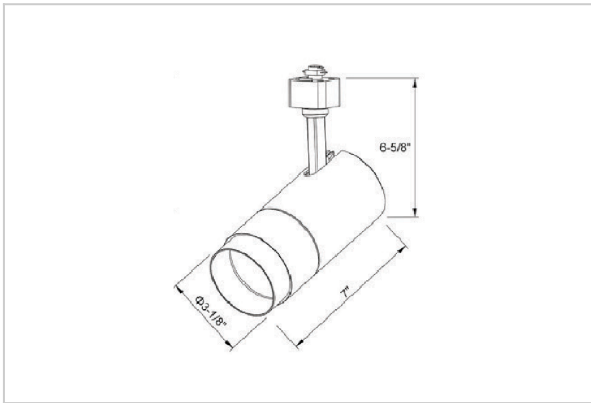

Trang Track Lights

ITEM SKU#: 662187508245

Product Code : IK-RTRANGTL-15W-30/40/50K-BL-90C-15D

Voltage	100 - 277 V AC, 50-60 Hz
Lumen Output	1362lm
Power	15W
Efficacy	90lm/w
CCT Selectable(K)	3000- 4000- 5000K
CRI	>90
Beam Angle	15°
Light Distribution	Spot
LED Type	COB
LED Light Source	Osram SOLERIQ S 19
Start Time	Instant
Driver	Stand Alone (included)
Operating Position	Swiveling Type
Dimming	Triac Dimming
Construction	Track
Mounting Type	Track Light Structure
Heads	Single Head
Body Material	Aluminium Die cast
Finish	Black
Length	6-1/8"
Height	6-3/8"
Diameter	2-3/8"
Application Area	Indoor Applications

Trang is a technologically advanced LED track light with incorporated electronic gear and chip on board. It also has a high-quality reflector with three different beam spreads. Moreover, the lamp housing of die-cast aluminum for optimal cooling allows the fixture to last longer than its traditional counterparts.

Beam Spread (Options)

Spot	15°	Medium	24°	Flood	38°	Wide Flood	60°
ft	Ø	ft	Ø	ft	Ø	ft	Ø
3.0	0.72	3.0	1.41	3.0	2.03	3.0	3.15
9.0	2.15	9.0	4.22	9.0	6.09	9.0	9.45
15.0	3.58	15.0	7.04	15.0	10.15	15.0	15.75

Technical Data