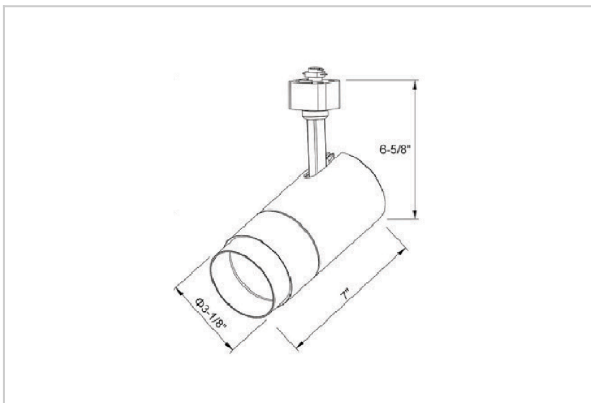

## Product Code : IK-RTRANGTL-7W-30/40/50K-BL-90C-24D

Voltage	100 - 277 V AC, 50-60 Hz
Lumen Output	574.5lm
Power	7W
Efficacy	82lm/w
CCT Selectable(K)	3000- 4000- 5000K
CRI	>90
Beam Angle	24°
Light Distribution	Medium
LED Type	COB
LED Light Source	Osram SOLERIQ S 19
Start Time	Instant
Driver	Stand Alone (included)
Operating Position	Swiveling Type
Dimming	Triac Dimming
Construction	Track
Mounting Type	Track Light Structure
Heads	Single Head
Body Material	Aluminium Die cast
Finish	Black
Length	5-3/8"
Height	5-7/8"
Diameter	2"
Application Area	Indoor Applications

Trang is a technologically advanced LED track light with incorporated electronic gear and chip on board. It also has a high-quality reflector with three different beam spreads. Moreover, the lamp housing of die-cast aluminum for optimal cooling allows the fixture to last longer than its traditional counterparts.

### Beam Spread (Options)

Spot	15°	Medium	24°	Flood	38°	Wide Flood	60°
ft	Ø	ft	Ø	ft	Ø	ft	Ø
3.0	0.72	3.0	1.41	3.0	2.03	3.0	3.15
9.0	2.15	9.0	4.22	9.0	6.09	9.0	9.45
15.0	3.58	15.0	7.04	15.0	10.15	15.0	15.75