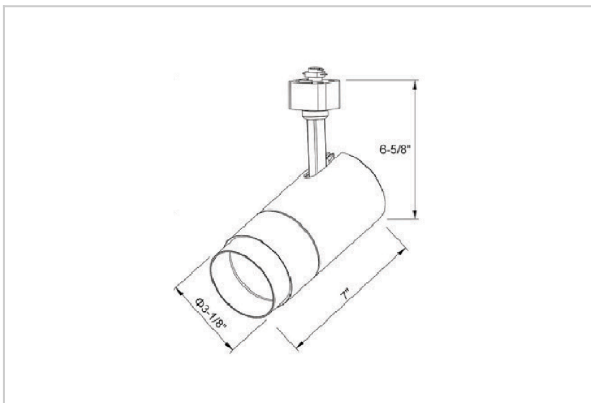

Trang Track Lights

ITEM SKU#: 662187508207

Product Code : IK-RTRANGTL-7W-30/40/50K-BL-90C-15D

Voltage	100 - 277 V AC, 50-60 Hz
Lumen Output	580.1lm
Power	7W
Efficacy	83lm/w
CCT Selectable(K)	3000- 4000- 5000K
CRI	>90
Beam Angle	15°
Light Distribution	Spot
LED Type	COB
LED Light Source	Osram SOLERIQ S 19
Start Time	Instant
Driver	Stand Alone (included)
Operating Position	Swiveling Type
Dimming	Triac Dimming
Construction	Track
Mounting Type	Track Light Structure
Heads	Single Head
Body Material	Aluminium Die cast
Finish	Black
Length	5-3/8"
Height	5-7/8"
Diameter	2"
Application Area	Indoor Applications

Trang is a technologically advanced LED track light with incorporated electronic gear and chip on board. It also has a high-quality reflector with three different beam spreads. Moreover, the lamp housing of die-cast aluminum for optimal cooling allows the fixture to last longer than its traditional counterparts.

Beam Spread (Options)

Spot	15°	Medium	24°	Flood	38°	Wide Flood	60°
ft	Ø	ft	Ø	ft	Ø	ft	Ø
3.0	0.72	3.0	1.41	3.0	2.03	3.0	3.15
9.0	2.15	9.0	4.22	9.0	6.09	9.0	9.45
15.0	3.58	15.0	7.04	15.0	10.15	15.0	15.75

Technical Data