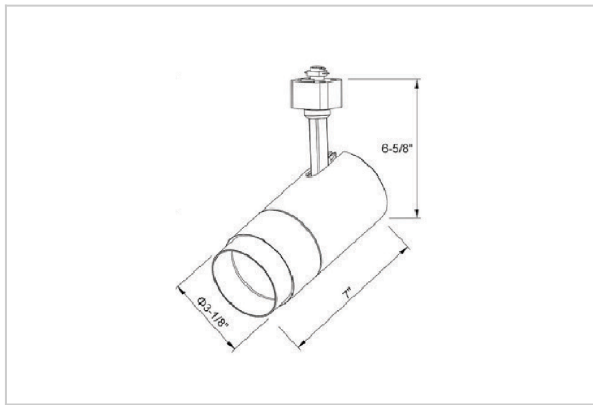

## Product Code : IK-RTRANGTL-38W-40K-WH-90C-60D

Voltage	100 - 277 V AC, 50-60 Hz
Lumen Output	3813.43lm
Power	38W
Efficacy	140lm/w
CCT	4000K
CRI	>90
Beam Angle	60°
Light Distribution	Wide flood
LED Type	COB
LED Light Source	Osram SOLERIQ S 19
Start Time	Instant
Driver	Stand Alone (included)
Operating Position	Swiveling Type
Dimming	Triac Dimming
Construction	Track
Mounting Type	Track Light Structure
Heads	Single Head
Body Material	Aluminium Die cast
Finish	White
Length	7-1/8"
Height	7-5/8"
Diameter	3-3/8"
Application Area	Indoor Applications

### Beam Spread (Options)

Spot 15°		Medium 24°		Flood 38°		Wide Flood 60°	
ft	Ø	ft	Ø	ft	Ø	ft	Ø
3.0	0.72	3.0	1.41	3.0	2.03	3.0	3.15
9.0	2.15	9.0	4.22	9.0	6.09	9.0	9.45
15.0	3.58	15.0	7.04	15.0	10.15	15.0	15.75

Trang is a technologically advanced LED track light with incorporated electronic gear and chip on board. It also has a high-quality reflector with three different beam spreads. Moreover, the lamp housing of die-cast aluminum for optimal cooling allows the fixture to last longer than its traditional counterparts.