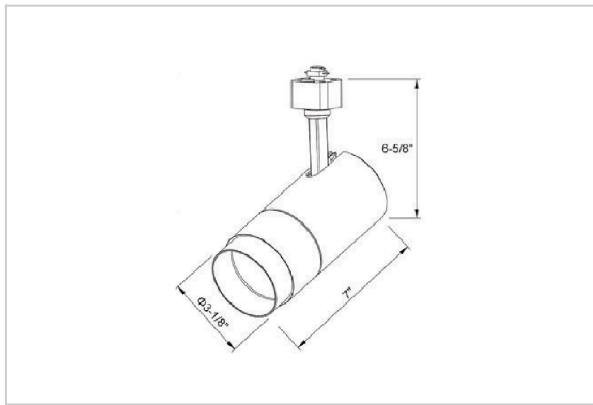

Trang Track Lights

ITEM SKU#: 662187492643

Product Code : IK-RTRANGTL-38W-35K-WH-90C-60D

Voltage	100 - 277 V AC, 50-60 Hz
Lumen Output	3631.84lm
Power	38W
Efficacy	140lm/w
CCT	3500K
CRI	>90
Beam Angle	60°
Light Distribution	Wide flood
LED Type	COB
LED Light Source	Osram SOLERIQ S 19
Start Time	Instant
Driver	Stand Alone (included)
Operating Position	Swiveling Type
Dimming	Triac Dimming
Construction	Track
Mounting Type	Track Light Structure
Heads	Single Head
Body Material	Aluminium Die cast
Finish	White
Length	7-1/8"
Height	7-5/8"
Diameter	3-3/8"
Application Area	Indoor Applications

Beam Spread (Options)

Spot 15°		Medium 24°		Flood 38°		Wide Flood 60°	
ft	Ø	ft	Ø	ft	Ø	ft	Ø
3.0	0.72	3.0	1.41	3.0	2.03	3.0	3.15
9.0	2.15	9.0	4.22	9.0	6.09	9.0	9.45
15.0	3.58	15.0	7.04	15.0	10.15	15.0	15.75

Trang is a technologically advanced LED track light with incorporated electronic gear and chip on board. It also has a high-quality reflector with three different beam spreads. Moreover, the lamp housing of die-cast aluminum for optimal cooling allows the fixture to last longer than its traditional counterparts.