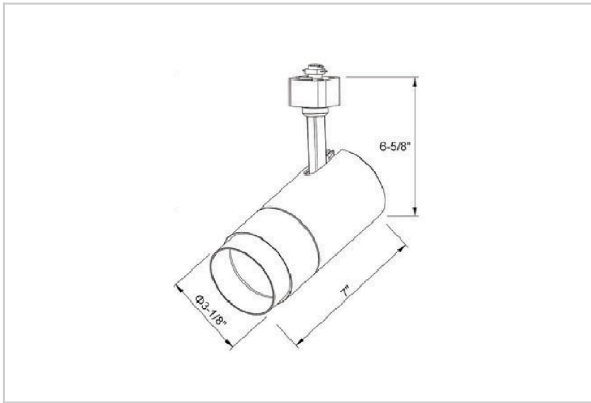

## Product Code : IK-RTRANGTL-38W-27K-WH-90C-60D

Voltage	100 - 277 V AC, 50-60 Hz
Lumen Output	3294.19lm
Power	38W
Efficacy	140lm/w
CCT	2700K
CRI	>90
Beam Angle	60°
Light Distribution	Wide flood
LED Type	COB
LED Light Source	Osram SOLERIQ S 19
Start Time	Instant
Driver	Stand Alone (included)
Operating Position	Swiveling Type
Dimming	Triac Dimming
Construction	Track
Mounting Type	Track Light Structure
Heads	Single Head
Body Material	Aluminium Die cast
Finish	White
Length	7-1/8"
Height	7-5/8"
Diameter	3-3/8"
Application Area	Indoor Applications

### Beam Spread (Options)

Spot 15°		Medium 24°		Flood 38°		Wide Flood 60°	
ft	Ø	ft	Ø	ft	Ø	ft	Ø
3.0	0.72	3.0	1.41	3.0	2.03	3.0	3.15
9.0	2.15	9.0	4.22	9.0	6.09	9.0	9.45
15.0	3.58	15.0	7.04	15.0	10.15	15.0	15.75

Trang is a technologically advanced LED track light with incorporated electronic gear and chip on board. It also has a high-quality reflector with three different beam spreads. Moreover, the lamp housing of die-cast aluminum for optimal cooling allows the fixture to last longer than its traditional counterparts.