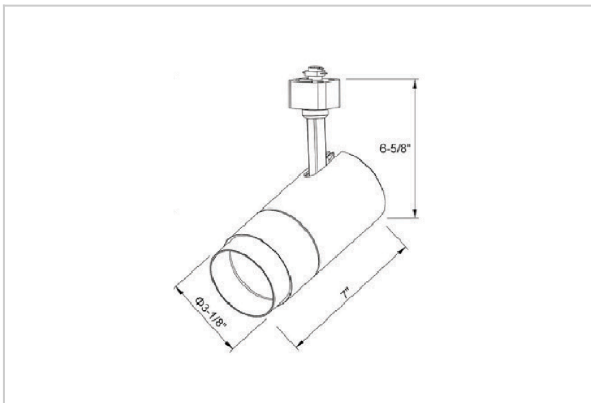

## Product Code : IK-RTRANGTL-38W-35K-WH-90C-38D

|                    |                          |
|--------------------|--------------------------|
| Voltage            | 100 - 277 V AC, 50-60 Hz |
| Lumen Output       | 3604.33lm                |
| Power              | 38W                      |
| Efficacy           | 140lm/w                  |
| CCT                | 3500K                    |
| CRI                | >90                      |
| Beam Angle         | 38°                      |
| Light Distribution | Flood                    |
| LED Type           | COB                      |
| LED Light Source   | Osram SOLERIQ S 19       |
| Start Time         | Instant                  |
| Driver             | Stand Alone (included)   |
| Operating Position | Swiveling Type           |
| Dimming            | Triac Dimming            |
| Construction       | Track                    |
| Mounting Type      | Track Light Structure    |
| Heads              | Single Head              |
| Body Material      | Aluminium Die cast       |
| Finish             | White                    |
| Length             | 7-1/8"                   |
| Height             | 7-5/8"                   |
| Diameter           | 3-3/8"                   |
| Application Area   | Indoor Applications      |

### Beam Spread (Options)

| Spot 15° |      | Medium 24° |      | Flood 38° |       | Wide Flood 60° |       |
|----------|------|------------|------|-----------|-------|----------------|-------|
| ft       | Ø    | ft         | Ø    | ft        | Ø     | ft             | Ø     |
| 3.0      | 0.72 | 3.0        | 1.41 | 3.0       | 2.03  | 3.0            | 3.15  |
| 9.0      | 2.15 | 9.0        | 4.22 | 9.0       | 6.09  | 9.0            | 9.45  |
| 15.0     | 3.58 | 15.0       | 7.04 | 15.0      | 10.15 | 15.0           | 15.75 |