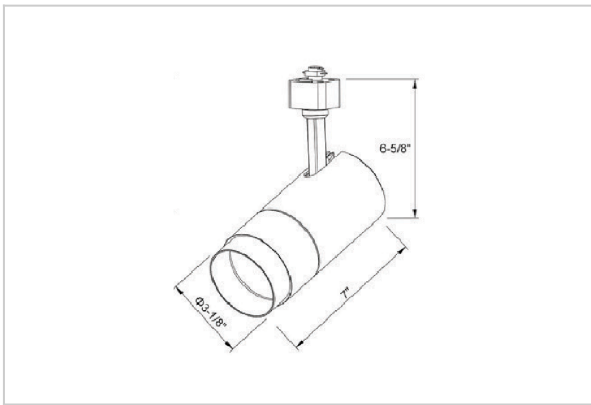

## Product Code : IK-RTRANGTL-38W-40K-WH-90C-24D

Voltage	100 - 277 V AC, 50-60 Hz
Lumen Output	3780.8lm
Power	38W
Efficacy	140lm/w
CCT	4000K
CRI	>90
Beam Angle	24°
Light Distribution	Medium
LED Type	COB
LED Light Source	Osram SOLERIQ S 19
Start Time	Instant
Driver	Stand Alone (included)
Operating Position	Swiveling Type
Dimming	Triac Dimming
Construction	Track
Mounting Type	Track Light Structure
Heads	Single Head
Body Material	Aluminium Die cast
Finish	White
Length	7-1/8"
Height	7-5/8"
Diameter	3-3/8"
Application Area	Indoor Applications

### Beam Spread (Options)

Spot 15°		Medium 24°		Flood 38°		Wide Flood 60°	
ft	Ø	ft	Ø	ft	Ø	ft	Ø
3.0	0.72	3.0	1.41	3.0	2.03	3.0	3.15
9.0	2.15	9.0	4.22	9.0	6.09	9.0	9.45
15.0	3.58	15.0	7.04	15.0	10.15	15.0	15.75

Trang is a technologically advanced LED track light with incorporated electronic gear and chip on board. It also has a high-quality reflector with three different beam spreads. Moreover, the lamp housing of die-cast aluminum for optimal cooling allows the fixture to last longer than its traditional counterparts.