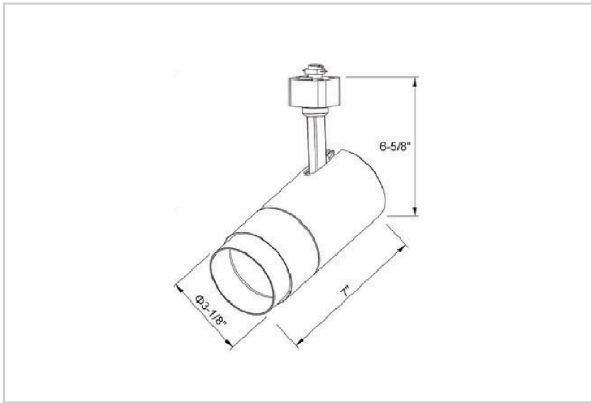

Trang Track Lights

ITEM SKU#: 662187492568

Product Code : IK-RTRANGTL-38W-35K-WH-90C-24D

Voltage	100 - 277 V AC, 50-60 Hz
Lumen Output	3600.76lm
Power	38W
Efficacy	140lm/w
CCT	3500K
CRI	>90
Beam Angle	24°
Light Distribution	Medium
LED Type	COB
LED Light Source	Osram SOLERIQ S 19
Start Time	Instant
Driver	Stand Alone (included)
Operating Position	Swiveling Type
Dimming	Triac Dimming
Construction	Track
Mounting Type	Track Light Structure
Heads	Single Head
Body Material	Aluminium Die cast
Finish	White
Length	7-1/8"
Height	7-5/8"
Diameter	3-3/8"
Application Area	Indoor Applications

Beam Spread (Options)

Spot 15°		Medium 24°		Flood 38°		Wide Flood 60°	
ft	Ø	ft	Ø	ft	Ø	ft	Ø
3.0	0.72	3.0	1.41	3.0	2.03	3.0	3.15
9.0	2.15	9.0	4.22	9.0	6.09	9.0	9.45
15.0	3.58	15.0	7.04	15.0	10.15	15.0	15.75

Trang is a technologically advanced LED track light with incorporated electronic gear and chip on board. It also has a high-quality reflector with three different beam spreads. Moreover, the lamp housing of die-cast aluminum for optimal cooling allows the fixture to last longer than its traditional counterparts.