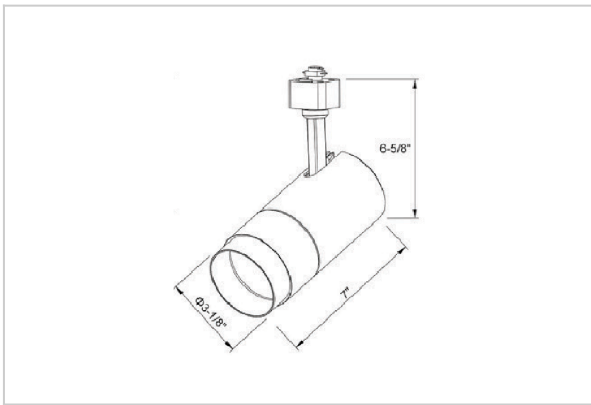

Trang Track Lights

ITEM SKU#: 662187492537

Product Code : IK-RTRANGTL-38W-40K-WH-90C-15D

Voltage	100 - 277 V AC, 50-60 Hz
Lumen Output	3776.17lm
Power	38W
Efficacy	140lm/w
CCT	4000K
CRI	>90
Beam Angle	15°
Light Distribution	Spot
LED Type	COB
LED Light Source	Osram SOLERIQ S 19
Start Time	Instant
Driver	Stand Alone (included)
Operating Position	Swiveling Type
Dimming	Triac Dimming
Construction	Track
Mounting Type	Track Light Structure
Heads	Single Head
Body Material	Aluminium Die cast
Finish	White
Length	7-1/8"
Height	7-5/8"
Diameter	3-3/8"
Application Area	Indoor Applications

Beam Spread (Options)

Spot 15°		Medium 24°		Flood 38°		Wide Flood 60°	
ft	Ø	ft	Ø	ft	Ø	ft	Ø
3.0	0.72	3.0	1.41	3.0	2.03	3.0	3.15
9.0	2.15	9.0	4.22	9.0	6.09	9.0	9.45
15.0	3.58	15.0	7.04	15.0	10.15	15.0	15.75

Trang is a technologically advanced LED track light with incorporated electronic gear and chip on board. It also has a high-quality reflector with three different beam spreads. Moreover, the lamp housing of die-cast aluminum for optimal cooling allows the fixture to last longer than its traditional counterparts.