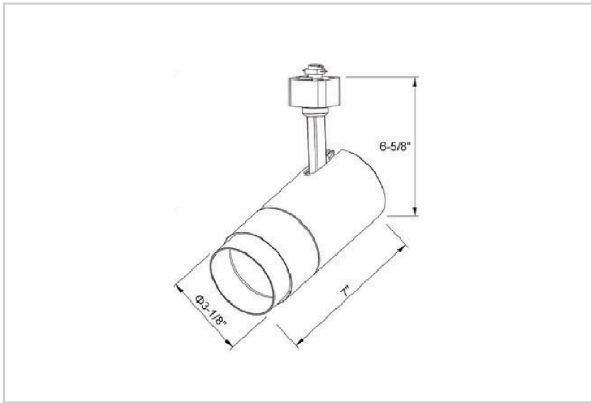

Trang Track Lights

ITEM SKU#: 662187492513

Product Code : IK-RTRANGTL-38W-30K-WH-90C-15D

| | |
|--------------------|--------------------------|
| Voltage | 100 - 277 V AC, 50-60 Hz |
| Lumen Output | 3425.1lm |
| Power | 38W |
| Efficacy | 140lm/w |
| CCT | 3000K |
| CRI | >90 |
| Beam Angle | 15° |
| Light Distribution | Spot |
| LED Type | COB |
| LED Light Source | Osram SOLERIQ S 19 |
| Start Time | Instant |
| Driver | Stand Alone (included) |
| Operating Position | Swiveling Type |
| Dimming | Triac Dimming |
| Construction | Track |
| Mounting Type | Track Light Structure |
| Heads | Single Head |
| Body Material | Aluminium Die cast |
| Finish | White |
| Length | 7-1/8" |
| Height | 7-5/8" |
| Diameter | 3-3/8" |
| Application Area | Indoor Applications |

Beam Spread (Options)

| Spot 15° | | Medium 24° | | Flood 38° | | Wide Flood 60° | |
|----------|------|------------|------|-----------|-------|----------------|-------|
| ft | Ø | ft | Ø | ft | Ø | ft | Ø |
| 3.0 | 0.72 | 3.0 | 1.41 | 3.0 | 2.03 | 3.0 | 3.15 |
| 9.0 | 2.15 | 9.0 | 4.22 | 9.0 | 6.09 | 9.0 | 9.45 |
| 15.0 | 3.58 | 15.0 | 7.04 | 15.0 | 10.15 | 15.0 | 15.75 |

Trang is a technologically advanced LED track light with incorporated electronic gear and chip on board. It also has a high-quality reflector with three different beam spreads. Moreover, the lamp housing of die-cast aluminum for optimal cooling allows the fixture to last longer than its traditional counterparts.