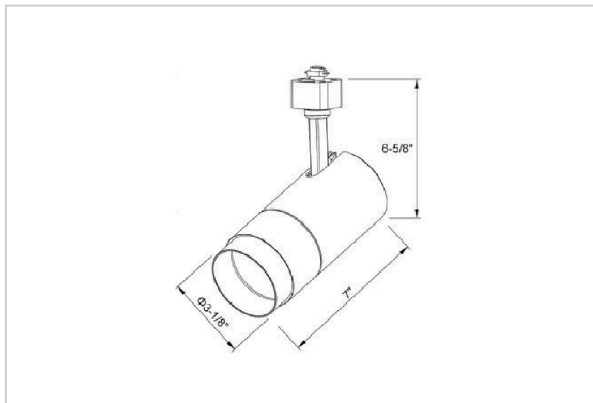

Trang Track Lights

ITEM SKU#: 662187492506

Product Code : IK-RTRANGTL-38W-27K-WH-90C-15D

Voltage	100 - 277 V AC, 50-60 Hz
Lumen Output	3262.1lm
Power	38W
Efficacy	140lm/w
CCT	2700K
CRI	>90
Beam Angle	15°
Light Distribution	Spot
LED Type	COB
LED Light Source	Osram SOLERIQ S 19
Start Time	Instant
Driver	Stand Alone (included)
Operating Position	Swiveling Type
Dimming	Triac Dimming
Construction	Track
Mounting Type	Track Light Structure
Heads	Single Head
Body Material	Aluminium Die cast
Finish	White
Length	7-1/8"
Height	7-5/8"
Diameter	3-3/8"
Application Area	Indoor Applications

Beam Spread (Options)

Spot 15°		Medium 24°		Flood 38°		Wide Flood 60°	
ft	Ø	ft	Ø	ft	Ø	ft	Ø
3.0	0.72	3.0	1.41	3.0	2.03	3.0	3.15
9.0	2.15	9.0	4.22	9.0	6.09	9.0	9.45
15.0	3.58	15.0	7.04	15.0	10.15	15.0	15.75

Trang is a technologically advanced LED track light with incorporated electronic gear and chip on board. It also has a high-quality reflector with three different beam spreads. Moreover, the lamp housing of die-cast aluminum for optimal cooling allows the fixture to last longer than its traditional counterparts.