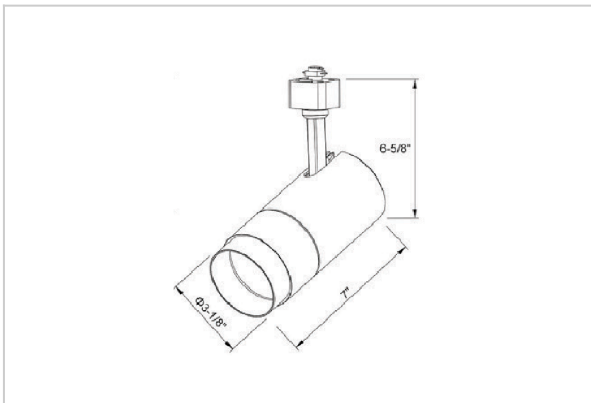

## Product Code : IK-RTRANGTL-30W-27K-WH-90C-60D

Voltage	100 - 277 V AC, 50-60 Hz
Lumen Output	2603.14lm
Power	30W
Efficacy	140lm/w
CCT	2700K
CRI	>90
Beam Angle	60°
Light Distribution	Wide flood
LED Type	COB
LED Light Source	Osram SOLERIQ S 19
Start Time	Instant
Driver	Stand Alone (included)
Operating Position	Swiveling Type
Dimming	Triac Dimming
Construction	Track
Mounting Type	Track Light Structure
Heads	Single Head
Body Material	Aluminium Die cast
Finish	White
Length	6-7/8"
Height	7-1/8"
Diameter	3"
Application Area	Indoor Applications

### Beam Spread (Options)

Spot 15°		Medium 24°		Flood 38°		Wide Flood 60°	
ft	Ø	ft	Ø	ft	Ø	ft	Ø
3.0	0.72	3.0	1.41	3.0	2.03	3.0	3.15
9.0	2.15	9.0	4.22	9.0	6.09	9.0	9.45
15.0	3.58	15.0	7.04	15.0	10.15	15.0	15.75

Trang is a technologically advanced LED track light with incorporated electronic gear and chip on board. It also has a high-quality reflector with three different beam spreads. Moreover, the lamp housing of die-cast aluminum for optimal cooling allows the fixture to last longer than its traditional counterparts.