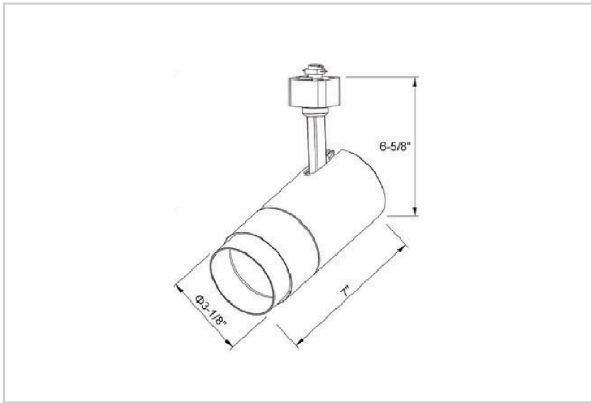

Trang Track Lights

ITEM SKU#: 662187492452

Product Code : IK-RTRANGTL-30W-40K-WH-90C-38D

Voltage	100 - 277 V AC, 50-60 Hz
Lumen Output	2991.41lm
Power	30W
Efficacy	140lm/w
CCT	4000K
CRI	>90
Beam Angle	38°
Light Distribution	Flood
LED Type	COB
LED Light Source	Osram SOLERIQ S 19
Start Time	Instant
Driver	Stand Alone (included)
Operating Position	Swiveling Type
Dimming	Triac Dimming
Construction	Track
Mounting Type	Track Light Structure
Heads	Single Head
Body Material	Aluminium Die cast
Finish	White
Length	6-7/8"
Height	7-1/8"
Diameter	3"
Application Area	Indoor Applications

Beam Spread (Options)

Spot 15°		Medium 24°		Flood 38°		Wide Flood 60°	
ft	Ø	ft	Ø	ft	Ø	ft	Ø
3.0	0.72	3.0	1.41	3.0	2.03	3.0	3.15
9.0	2.15	9.0	4.22	9.0	6.09	9.0	9.45
15.0	3.58	15.0	7.04	15.0	10.15	15.0	15.75

Trang is a technologically advanced LED track light with incorporated electronic gear and chip on board. It also has a high-quality reflector with three different beam spreads. Moreover, the lamp housing of die-cast aluminum for optimal cooling allows the fixture to last longer than its traditional counterparts.