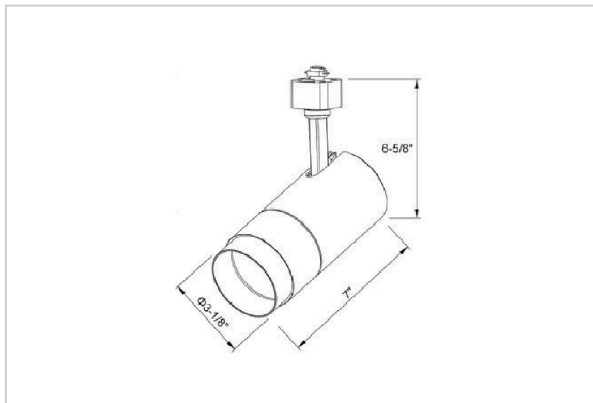

Trang Track Lights

ITEM SKU#: 662187492445

Product Code : IK-RTRANGTL-30W-35K-WH-90C-38D

Voltage	100 - 277 V AC, 50-60 Hz
Lumen Output	2848.96lm
Power	30W
Efficacy	140lm/w
CCT	3500K
CRI	>90
Beam Angle	38°
Light Distribution	Flood
LED Type	COB
LED Light Source	Osram SOLERIQ S 19
Start Time	Instant
Driver	Stand Alone (included)
Operating Position	Swiveling Type
Dimming	Triac Dimming
Construction	Track
Mounting Type	Track Light Structure
Heads	Single Head
Body Material	Aluminium Die cast
Finish	White
Length	6-7/8"
Height	7-1/8"
Diameter	3"
Application Area	Indoor Applications

Beam Spread (Options)

Spot 15°		Medium 24°		Flood 38°		Wide Flood 60°	
ft	Ø	ft	Ø	ft	Ø	ft	Ø
3.0	0.72	3.0	1.41	3.0	2.03	3.0	3.15
9.0	2.15	9.0	4.22	9.0	6.09	9.0	9.45
15.0	3.58	15.0	7.04	15.0	10.15	15.0	15.75

Trang is a technologically advanced LED track light with incorporated electronic gear and chip on board. It also has a high-quality reflector with three different beam spreads. Moreover, the lamp housing of die-cast aluminum for optimal cooling allows the fixture to last longer than its traditional counterparts.