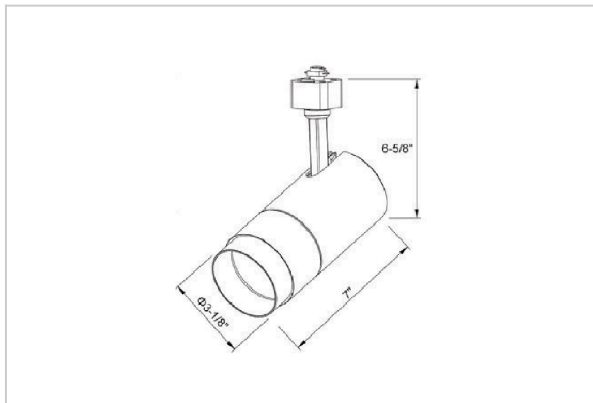

## Product Code : IK-RTRANGTL-30W-30K-WH-90C-38D

Voltage	100 - 277 V AC, 50-60 Hz
Lumen Output	2713.3lm
Power	30W
Efficacy	140lm/w
CCT	3000K
CRI	>90
Beam Angle	38°
Light Distribution	Flood
LED Type	COB
LED Light Source	Osram SOLERIQ S 19
Start Time	Instant
Driver	Stand Alone (included)
Operating Position	Swiveling Type
Dimming	Triac Dimming
Construction	Track
Mounting Type	Track Light Structure
Heads	Single Head
Body Material	Aluminium Die cast
Finish	White
Length	6-7/8"
Height	7-1/8"
Diameter	3"
Application Area	Indoor Applications

### Beam Spread (Options)

Spot 15°		Medium 24°		Flood 38°		Wide Flood 60°	
ft	Ø	ft	Ø	ft	Ø	ft	Ø
3.0	0.72	3.0	1.41	3.0	2.03	3.0	3.15
9.0	2.15	9.0	4.22	9.0	6.09	9.0	9.45
15.0	3.58	15.0	7.04	15.0	10.15	15.0	15.75

Trang is a technologically advanced LED track light with incorporated electronic gear and chip on board. It also has a high-quality reflector with three different beam spreads. Moreover, the lamp housing of die-cast aluminum for optimal cooling allows the fixture to last longer than its traditional counterparts.