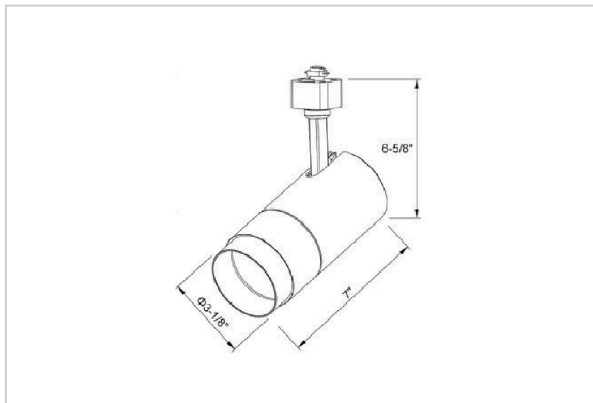

Trang Track Lights

ITEM SKU#: 662187492421

Product Code : IK-RTRANGTL-30W-27K-WH-90C-38D

Voltage	100 - 277 V AC, 50-60 Hz
Lumen Output	2584.09lm
Power	30W
Efficacy	140lm/w
CCT	2700K
CRI	>90
Beam Angle	38°
Light Distribution	Flood
LED Type	COB
LED Light Source	Osram SOLERIQ S 19
Start Time	Instant
Driver	Stand Alone (included)
Operating Position	Swiveling Type
Dimming	Triac Dimming
Construction	Track
Mounting Type	Track Light Structure
Heads	Single Head
Body Material	Aluminium Die cast
Finish	White
Length	6-7/8"
Height	7-1/8"
Diameter	3"
Application Area	Indoor Applications

Beam Spread (Options)

Spot 15°		Medium 24°		Flood 38°		Wide Flood 60°	
ft	Ø	ft	Ø	ft	Ø	ft	Ø
3.0	0.72	3.0	1.41	3.0	2.03	3.0	3.15
9.0	2.15	9.0	4.22	9.0	6.09	9.0	9.45
15.0	3.58	15.0	7.04	15.0	10.15	15.0	15.75

Trang is a technologically advanced LED track light with incorporated electronic gear and chip on board. It also has a high-quality reflector with three different beam spreads. Moreover, the lamp housing of die-cast aluminum for optimal cooling allows the fixture to last longer than its traditional counterparts.