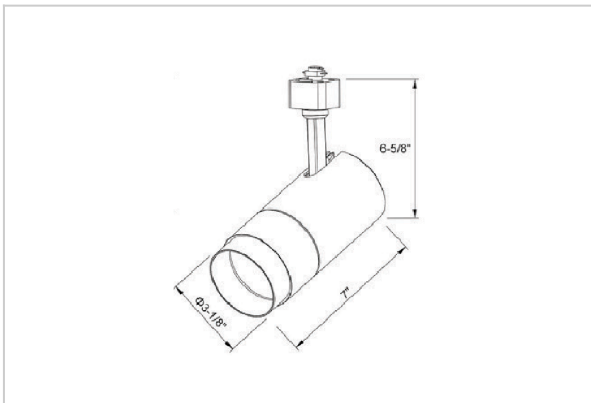

Trang Track Lights

ITEM SKU#: 662187492407

Product Code : IK-RTRANGTL-30W-35K-WH-90C-24D

Voltage	100 - 277 V AC, 50-60 Hz
Lumen Output	2846.65lm
Power	30W
Efficacy	140lm/w
CCT	3500K
CRI	>90
Beam Angle	24°
Light Distribution	Medium
LED Type	COB
LED Light Source	Osram SOLERIQ S 19
Start Time	Instant
Driver	Stand Alone (included)
Operating Position	Swiveling Type
Dimming	Triac Dimming
Construction	Track
Mounting Type	Track Light Structure
Heads	Single Head
Body Material	Aluminium Die cast
Finish	White
Length	6-7/8"
Height	7-1/8"
Diameter	3"
Application Area	Indoor Applications

Beam Spread (Options)

Spot 15°		Medium 24°		Flood 38°		Wide Flood 60°	
ft	Ø	ft	Ø	ft	Ø	ft	Ø
3.0	0.72	3.0	1.41	3.0	2.03	3.0	3.15
9.0	2.15	9.0	4.22	9.0	6.09	9.0	9.45
15.0	3.58	15.0	7.04	15.0	10.15	15.0	15.75

Trang is a technologically advanced LED track light with incorporated electronic gear and chip on board. It also has a high-quality reflector with three different beam spreads. Moreover, the lamp housing of die-cast aluminum for optimal cooling allows the fixture to last longer than its traditional counterparts.