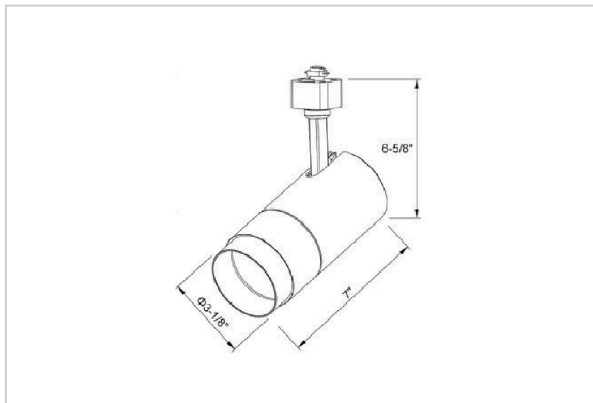

Trang Track Lights

ITEM SKU#: 662187492377

Product Code : IK-RTRANGTL-30W-40K-WH-90C-15D

Voltage	100 - 277 V AC, 50-60 Hz
Lumen Output	2986.45lm
Power	30W
Efficacy	140lm/w
CCT	4000K
CRI	>90
Beam Angle	15°
Light Distribution	Spot
LED Type	COB
LED Light Source	Osram SOLERIQ S 19
Start Time	Instant
Driver	Stand Alone (included)
Operating Position	Swiveling Type
Dimming	Triac Dimming
Construction	Track
Mounting Type	Track Light Structure
Heads	Single Head
Body Material	Aluminium Die cast
Finish	White
Length	6-7/8"
Height	7-1/8"
Diameter	3"
Application Area	Indoor Applications

Beam Spread (Options)

Spot 15°		Medium 24°		Flood 38°		Wide Flood 60°	
ft	Ø	ft	Ø	ft	Ø	ft	Ø
3.0	0.72	3.0	1.41	3.0	2.03	3.0	3.15
9.0	2.15	9.0	4.22	9.0	6.09	9.0	9.45
15.0	3.58	15.0	7.04	15.0	10.15	15.0	15.75

Trang is a technologically advanced LED track light with incorporated electronic gear and chip on board. It also has a high-quality reflector with three different beam spreads. Moreover, the lamp housing of die-cast aluminum for optimal cooling allows the fixture to last longer than its traditional counterparts.