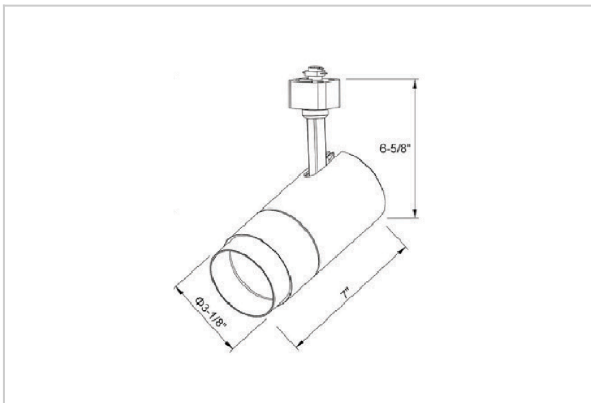

## Product Code : IK-RTRANGTL-30W-27K-WH-90C-15D

Voltage	100 - 277 V AC, 50-60 Hz
Lumen Output	2579.8lm
Power	30W
Efficacy	140lm/w
CCT	2700K
CRI	>90
Beam Angle	15°
Light Distribution	Spot
LED Type	COB
LED Light Source	Osram SOLERIQ S 19
Start Time	Instant
Driver	Stand Alone (included)
Operating Position	Swiveling Type
Dimming	Triac Dimming
Construction	Track
Mounting Type	Track Light Structure
Heads	Single Head
Body Material	Aluminium Die cast
Finish	White
Length	6-7/8"
Height	7-1/8"
Diameter	3"
Application Area	Indoor Applications

### Beam Spread (Options)

Spot 15°		Medium 24°		Flood 38°		Wide Flood 60°	
ft	Ø	ft	Ø	ft	Ø	ft	Ø
3.0	0.72	3.0	1.41	3.0	2.03	3.0	3.15
9.0	2.15	9.0	4.22	9.0	6.09	9.0	9.45
15.0	3.58	15.0	7.04	15.0	10.15	15.0	15.75

Trang is a technologically advanced LED track light with incorporated electronic gear and chip on board. It also has a high-quality reflector with three different beam spreads. Moreover, the lamp housing of die-cast aluminum for optimal cooling allows the fixture to last longer than its traditional counterparts.