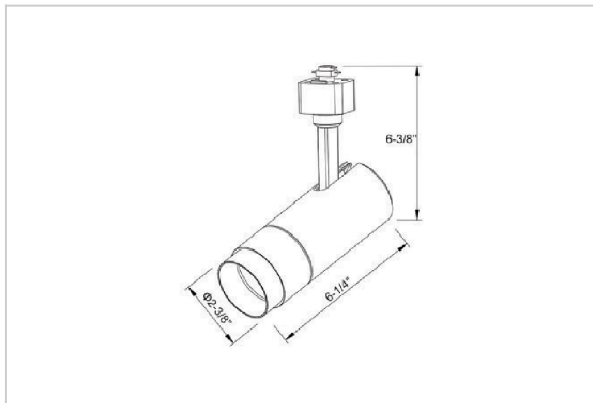

Trang Track Lights

ITEM SKU#: 662187492315

Product Code : IK-RTRANGTL-20W-35K-WH-90C-60D

Voltage	100 - 277 V AC, 50-60 Hz
Lumen Output	1793.61lm
Power	20W
Efficacy	140lm/w
CCT	3500K
CRI	>90
Beam Angle	60°
Light Distribution	Wide flood
LED Type	COB
LED Light Source	Osram SOLERIQ S 19
Start Time	Instant
Driver	Stand Alone (included)
Operating Position	Swiveling Type
Dimming	Triac Dimming
Construction	Track
Mounting Type	Track Light Structure
Heads	Single Head
Body Material	Aluminium Die cast
Finish	White
Length	6-1/4"
Height	6-3/4"
Diameter	2-1/2"
Application Area	Indoor Applications

Beam Spread (Options)

Spot 15°		Medium 24°		Flood 38°		Wide Flood 60°	
ft	Ø	ft	Ø	ft	Ø	ft	Ø
3.0	0.72	3.0	1.41	3.0	2.03	3.0	3.15
9.0	2.15	9.0	4.22	9.0	6.09	9.0	9.45
15.0	3.58	15.0	7.04	15.0	10.15	15.0	15.75

Trang is a technologically advanced LED track light with incorporated electronic gear and chip on board. It also has a high-quality reflector with three different beam spreads. Moreover, the lamp housing of die-cast aluminum for optimal cooling allows the fixture to last longer than its traditional counterparts.