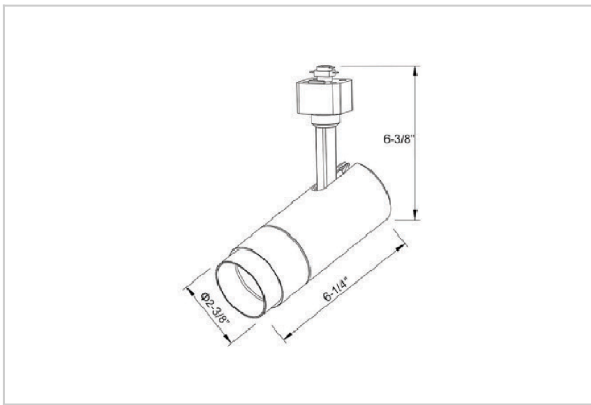

Trang Track Lights

ITEM SKU#: 662187492308

Product Code : IK-RTRANGTL-20W-30K-WH-90C-60D

Voltage	100 - 277 V AC, 50-60 Hz
Lumen Output	1708.2lm
Power	20W
Efficacy	140lm/w
CCT	3000K
CRI	>90
Beam Angle	60°
Light Distribution	Wide flood
LED Type	COB
LED Light Source	Osram SOLERIQ S 19
Start Time	Instant
Driver	Stand Alone (included)
Operating Position	Swiveling Type
Dimming	Triac Dimming
Construction	Track
Mounting Type	Track Light Structure
Heads	Single Head
Body Material	Aluminium Die cast
Finish	White
Length	6-1/4"
Height	6-3/4"
Diameter	2-1/2"
Application Area	Indoor Applications

Beam Spread (Options)

Spot 15°		Medium 24°		Flood 38°		Wide Flood 60°	
ft	Ø	ft	Ø	ft	Ø	ft	Ø
3.0	0.72	3.0	1.41	3.0	2.03	3.0	3.15
9.0	2.15	9.0	4.22	9.0	6.09	9.0	9.45
15.0	3.58	15.0	7.04	15.0	10.15	15.0	15.75

Trang is a technologically advanced LED track light with incorporated electronic gear and chip on board. It also has a high-quality reflector with three different beam spreads. Moreover, the lamp housing of die-cast aluminum for optimal cooling allows the fixture to last longer than its traditional counterparts.