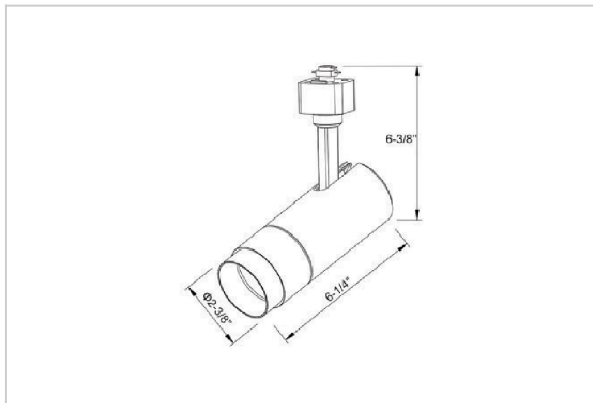

## Product Code : IK-RTRANGTL-20W-27K-WH-90C-60D

|                    |                          |
|--------------------|--------------------------|
| Voltage            | 100 - 277 V AC, 50-60 Hz |
| Lumen Output       | 1626.85lm                |
| Power              | 20W                      |
| Efficacy           | 140lm/w                  |
| CCT                | 2700K                    |
| CRI                | >90                      |
| Beam Angle         | 60°                      |
| Light Distribution | Wide flood               |
| LED Type           | COB                      |
| LED Light Source   | Osram SOLERIQ S 19       |
| Start Time         | Instant                  |
| Driver             | Stand Alone (included)   |
| Operating Position | Swiveling Type           |
| Dimming            | Triac Dimming            |
| Construction       | Track                    |
| Mounting Type      | Track Light Structure    |
| Heads              | Single Head              |
| Body Material      | Aluminium Die cast       |
| Finish             | White                    |
| Length             | 6-1/4"                   |
| Height             | 6-3/4"                   |
| Diameter           | 2-1/2"                   |
| Application Area   | Indoor Applications      |

### Beam Spread (Options)

| Spot 15° |      | Medium 24° |      | Flood 38° |       | Wide Flood 60° |       |
|----------|------|------------|------|-----------|-------|----------------|-------|
| ft       | Ø    | ft         | Ø    | ft        | Ø     | ft             | Ø     |
| 3.0      | 0.72 | 3.0        | 1.41 | 3.0       | 2.03  | 3.0            | 3.15  |
| 9.0      | 2.15 | 9.0        | 4.22 | 9.0       | 6.09  | 9.0            | 9.45  |
| 15.0     | 3.58 | 15.0       | 7.04 | 15.0      | 10.15 | 15.0           | 15.75 |