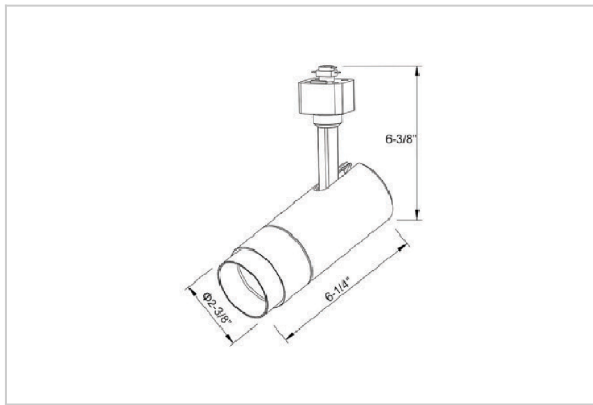

Trang Track Lights

ITEM SKU#: 662187492285

Product Code : IK-RTRANGTL-20W-40K-WH-90C-38D

Voltage	100 - 277 V AC, 50-60 Hz
Lumen Output	2005.55lm
Power	20W
Efficacy	140lm/w
CCT	4000K
CRI	>90
Beam Angle	38°
Light Distribution	Flood
LED Type	COB
LED Light Source	Osram SOLERIQ S 19
Start Time	Instant
Driver	Stand Alone (included)
Operating Position	Swiveling Type
Dimming	Triac Dimming
Construction	Track
Mounting Type	Track Light Structure
Heads	Single Head
Body Material	Aluminium Die cast
Finish	White
Length	6-1/4"
Height	6-3/4"
Diameter	2-1/2"
Application Area	Indoor Applications

Beam Spread (Options)

Spot 15°		Medium 24°		Flood 38°		Wide Flood 60°	
ft	Ø	ft	Ø	ft	Ø	ft	Ø
3.0	0.72	3.0	1.41	3.0	2.03	3.0	3.15
9.0	2.15	9.0	4.22	9.0	6.09	9.0	9.45
15.0	3.58	15.0	7.04	15.0	10.15	15.0	15.75

Trang is a technologically advanced LED track light with incorporated electronic gear and chip on board. It also has a high-quality reflector with three different beam spreads. Moreover, the lamp housing of die-cast aluminum for optimal cooling allows the fixture to last longer than its traditional counterparts.