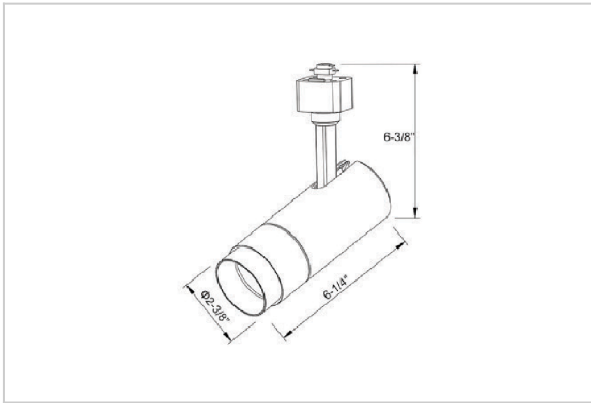

Trang Track Lights

ITEM SKU#: 662187492261

Product Code : IK-RTRANGTL-20W-30K-WH-90C-38D

Voltage	100 - 277 V AC, 50-60 Hz
Lumen Output	1819.1lm
Power	20W
Efficacy	140lm/w
CCT	3000K
CRI	>90
Beam Angle	38°
Light Distribution	Flood
LED Type	COB
LED Light Source	Osram SOLERIQ S 19
Start Time	Instant
Driver	Stand Alone (included)
Operating Position	Swiveling Type
Dimming	Triac Dimming
Construction	Track
Mounting Type	Track Light Structure
Heads	Single Head
Body Material	Aluminium Die cast
Finish	White
Length	6-1/4"
Height	6-3/4"
Diameter	2-1/2"
Application Area	Indoor Applications

Beam Spread (Options)

Spot 15°		Medium 24°		Flood 38°		Wide Flood 60°	
ft	Ø	ft	Ø	ft	Ø	ft	Ø
3.0	0.72	3.0	1.41	3.0	2.03	3.0	3.15
9.0	2.15	9.0	4.22	9.0	6.09	9.0	9.45
15.0	3.58	15.0	7.04	15.0	10.15	15.0	15.75

Trang is a technologically advanced LED track light with incorporated electronic gear and chip on board. It also has a high-quality reflector with three different beam spreads. Moreover, the lamp housing of die-cast aluminum for optimal cooling allows the fixture to last longer than its traditional counterparts.