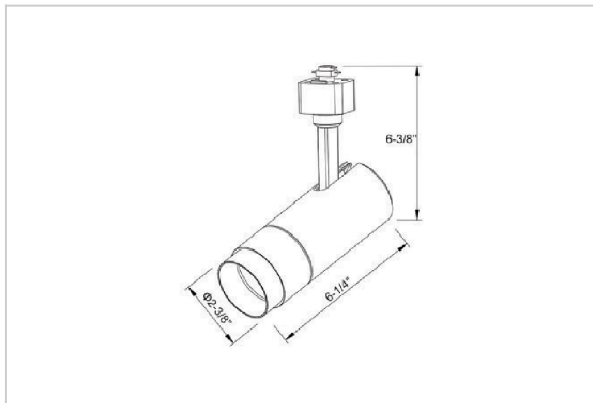

## Product Code : IK-RTRANGTL-20W-27K-WH-90C-38D

Voltage	100 - 277 V AC, 50-60 Hz
Lumen Output	1732.47lm
Power	20W
Efficacy	140lm/w
CCT	2700K
CRI	>90
Beam Angle	38°
Light Distribution	Flood
LED Type	COB
LED Light Source	Osram SOLERIQ S 19
Start Time	Instant
Driver	Stand Alone (included)
Operating Position	Swiveling Type
Dimming	Triac Dimming
Construction	Track
Mounting Type	Track Light Structure
Heads	Single Head
Body Material	Aluminium Die cast
Finish	White
Length	6-1/4"
Height	6-3/4"
Diameter	2-1/2"
Application Area	Indoor Applications

### Beam Spread (Options)

Spot 15°		Medium 24°		Flood 38°		Wide Flood 60°	
ft	Ø	ft	Ø	ft	Ø	ft	Ø
3.0	0.72	3.0	1.41	3.0	2.03	3.0	3.15
9.0	2.15	9.0	4.22	9.0	6.09	9.0	9.45
15.0	3.58	15.0	7.04	15.0	10.15	15.0	15.75

Trang is a technologically advanced LED track light with incorporated electronic gear and chip on board. It also has a high-quality reflector with three different beam spreads. Moreover, the lamp housing of die-cast aluminum for optimal cooling allows the fixture to last longer than its traditional counterparts.