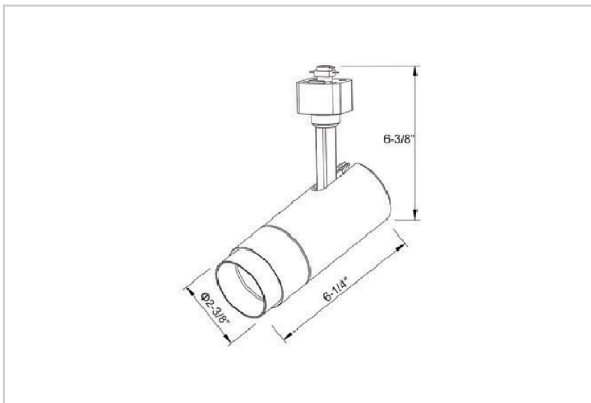

Trang Track Lights

ITEM SKU#: 662187492230

Product Code : IK-RTRANGTL-20W-35K-WH-90C-24D

Voltage	100 - 277 V AC, 50-60 Hz
Lumen Output	1913.52lm
Power	20W
Efficacy	140lm/w
CCT	3500K
CRI	>90
Beam Angle	24°
Light Distribution	Medium
LED Type	COB
LED Light Source	Osram SOLERIQ S 19
Start Time	Instant
Driver	Stand Alone (included)
Operating Position	Swiveling Type
Dimming	Triac Dimming
Construction	Track
Mounting Type	Track Light Structure
Heads	Single Head
Body Material	Aluminium Die cast
Finish	White
Length	6-1/4"
Height	6-3/4"
Diameter	2-1/2"
Application Area	Indoor Applications

Beam Spread (Options)

Spot 15°		Medium 24°		Flood 38°		Wide Flood 60°	
ft	Ø	ft	Ø	ft	Ø	ft	Ø
3.0	0.72	3.0	1.41	3.0	2.03	3.0	3.15
9.0	2.15	9.0	4.22	9.0	6.09	9.0	9.45
15.0	3.58	15.0	7.04	15.0	10.15	15.0	15.75

Trang is a technologically advanced LED track light with incorporated electronic gear and chip on board. It also has a high-quality reflector with three different beam spreads. Moreover, the lamp housing of die-cast aluminum for optimal cooling allows the fixture to last longer than its traditional counterparts.