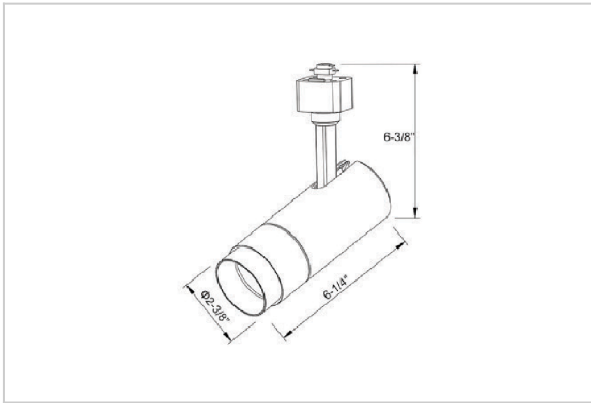

## Product Code : IK-RTRANGTL-20W-30K-WH-90C-24D

Voltage	100 - 277 V AC, 50-60 Hz
Lumen Output	1822.4lm
Power	20W
Efficacy	140lm/w
CCT	3000K
CRI	>90
Beam Angle	24°
Light Distribution	Medium
LED Type	COB
LED Light Source	Osram SOLERIQ S 19
Start Time	Instant
Driver	Stand Alone (included)
Operating Position	Swiveling Type
Dimming	Triac Dimming
Construction	Track
Mounting Type	Track Light Structure
Heads	Single Head
Body Material	Aluminium Die cast
Finish	White
Length	6-1/4"
Height	6-3/4"
Diameter	2-1/2"
Application Area	Indoor Applications

### Beam Spread (Options)

Spot 15°		Medium 24°		Flood 38°		Wide Flood 60°	
ft	Ø	ft	Ø	ft	Ø	ft	Ø
3.0	0.72	3.0	1.41	3.0	2.03	3.0	3.15
9.0	2.15	9.0	4.22	9.0	6.09	9.0	9.45
15.0	3.58	15.0	7.04	15.0	10.15	15.0	15.75

Trang is a technologically advanced LED track light with incorporated electronic gear and chip on board. It also has a high-quality reflector with three different beam spreads. Moreover, the lamp housing of die-cast aluminum for optimal cooling allows the fixture to last longer than its traditional counterparts.