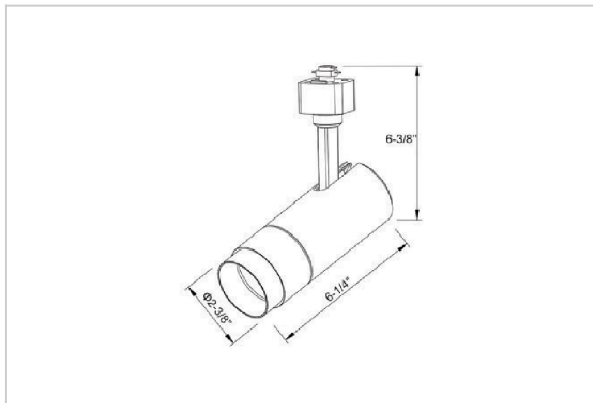

Trang Track Lights

ITEM SKU#: 662187492216

Product Code : IK-RTRANGTL-20W-27K-WH-90C-24D

Voltage	100 - 277 V AC, 50-60 Hz
Lumen Output	1735.61lm
Power	20W
Efficacy	140lm/w
CCT	2700K
CRI	>90
Beam Angle	24°
Light Distribution	Medium
LED Type	COB
LED Light Source	Osram SOLERIQ S 19
Start Time	Instant
Driver	Stand Alone (included)
Operating Position	Swiveling Type
Dimming	Triac Dimming
Construction	Track
Mounting Type	Track Light Structure
Heads	Single Head
Body Material	Aluminium Die cast
Finish	White
Length	6-1/4"
Height	6-3/4"
Diameter	2-1/2"
Application Area	Indoor Applications

Beam Spread (Options)

Spot 15°		Medium 24°		Flood 38°		Wide Flood 60°	
ft	Ø	ft	Ø	ft	Ø	ft	Ø
3.0	0.72	3.0	1.41	3.0	2.03	3.0	3.15
9.0	2.15	9.0	4.22	9.0	6.09	9.0	9.45
15.0	3.58	15.0	7.04	15.0	10.15	15.0	15.75

Trang is a technologically advanced LED track light with incorporated electronic gear and chip on board. It also has a high-quality reflector with three different beam spreads. Moreover, the lamp housing of die-cast aluminum for optimal cooling allows the fixture to last longer than its traditional counterparts.