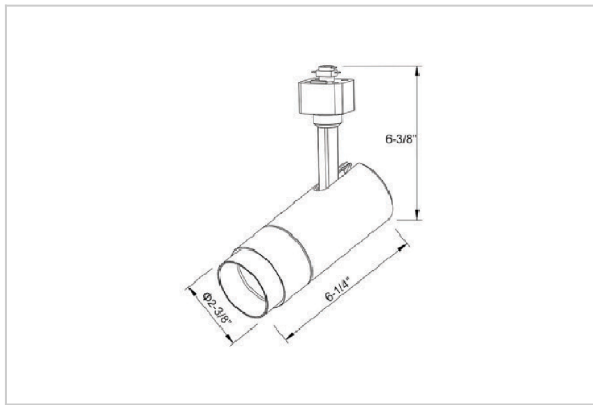

Trang Track Lights

ITEM SKU#: 662187492193

Product Code : IK-RTRANGTL-20W-35K-WH-90C-15D

Voltage	100 - 277 V AC, 50-60 Hz
Lumen Output	1922.65lm
Power	20W
Efficacy	140lm/w
CCT	3500K
CRI	>90
Beam Angle	15°
Light Distribution	Spot
LED Type	COB
LED Light Source	Osram SOLERIQ S 19
Start Time	Instant
Driver	Stand Alone (included)
Operating Position	Swiveling Type
Dimming	Triac Dimming
Construction	Track
Mounting Type	Track Light Structure
Heads	Single Head
Body Material	Aluminium Die cast
Finish	White
Length	6-1/4"
Height	6-3/4"
Diameter	2-1/2"
Application Area	Indoor Applications

Beam Spread (Options)

Spot 15°		Medium 24°		Flood 38°		Wide Flood 60°	
ft	Ø	ft	Ø	ft	Ø	ft	Ø
3.0	0.72	3.0	1.41	3.0	2.03	3.0	3.15
9.0	2.15	9.0	4.22	9.0	6.09	9.0	9.45
15.0	3.58	15.0	7.04	15.0	10.15	15.0	15.75

Trang is a technologically advanced LED track light with incorporated electronic gear and chip on board. It also has a high-quality reflector with three different beam spreads. Moreover, the lamp housing of die-cast aluminum for optimal cooling allows the fixture to last longer than its traditional counterparts.