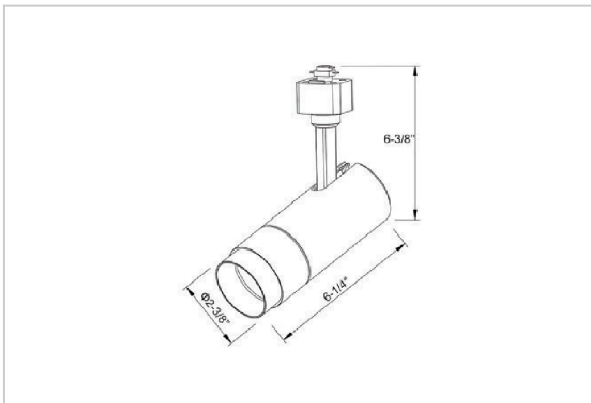

Trang Track Lights

ITEM SKU#: 662187492186

Product Code : IK-RTRANGTL-20W-30K-WH-90C-15D

Voltage	100 - 277 V AC, 50-60 Hz
Lumen Output	1831.1lm
Power	20W
Efficacy	140lm/w
CCT	3000K
CRI	>90
Beam Angle	15°
Light Distribution	Spot
LED Type	COB
LED Light Source	Osram SOLERIQ S 19
Start Time	Instant
Driver	Stand Alone (included)
Operating Position	Swiveling Type
Dimming	Triac Dimming
Construction	Track
Mounting Type	Track Light Structure
Heads	Single Head
Body Material	Aluminium Die cast
Finish	White
Length	6-1/4"
Height	6-3/4"
Diameter	2-1/2"
Application Area	Indoor Applications

Beam Spread (Options)

Spot 15°		Medium 24°		Flood 38°		Wide Flood 60°	
ft	Ø	ft	Ø	ft	Ø	ft	Ø
3.0	0.72	3.0	1.41	3.0	2.03	3.0	3.15
9.0	2.15	9.0	4.22	9.0	6.09	9.0	9.45
15.0	3.58	15.0	7.04	15.0	10.15	15.0	15.75

Trang is a technologically advanced LED track light with incorporated electronic gear and chip on board. It also has a high-quality reflector with three different beam spreads. Moreover, the lamp housing of die-cast aluminum for optimal cooling allows the fixture to last longer than its traditional counterparts.