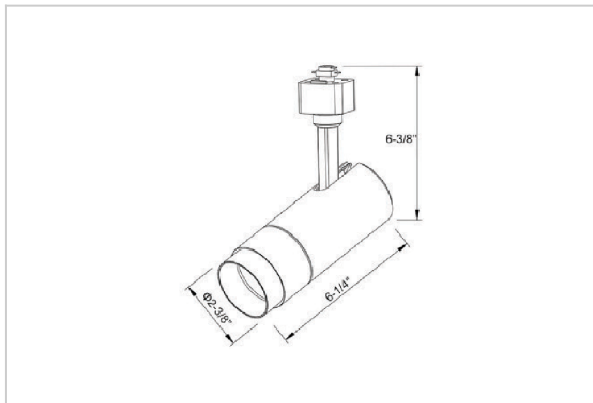

Trang Track Lights

ITEM SKU#: 662187492162

Product Code : IK-RTRANGTL-15W-40K-WH-90C-60D

Voltage	100 - 277 V AC, 50-60 Hz
Lumen Output	1426.74lm
Power	15W
Efficacy	140lm/w
CCT	4000K
CRI	>90
Beam Angle	60°
Light Distribution	Wide flood
LED Type	COB
LED Light Source	Osram SOLERIQ S 19
Start Time	Instant
Driver	Stand Alone (included)
Operating Position	Swiveling Type
Dimming	Triac Dimming
Construction	Track
Mounting Type	Track Light Structure
Heads	Single Head
Body Material	Aluminium Die cast
Finish	White
Length	6-1/8"
Height	6-3/8"
Diameter	2-3/8"
Application Area	Indoor Applications

Beam Spread (Options)

Spot 15°		Medium 24°		Flood 38°		Wide Flood 60°	
ft	Ø	ft	Ø	ft	Ø	ft	Ø
3.0	0.72	3.0	1.41	3.0	2.03	3.0	3.15
9.0	2.15	9.0	4.22	9.0	6.09	9.0	9.45
15.0	3.58	15.0	7.04	15.0	10.15	15.0	15.75

Trang is a technologically advanced LED track light with incorporated electronic gear and chip on board. It also has a high-quality reflector with three different beam spreads. Moreover, the lamp housing of die-cast aluminum for optimal cooling allows the fixture to last longer than its traditional counterparts.