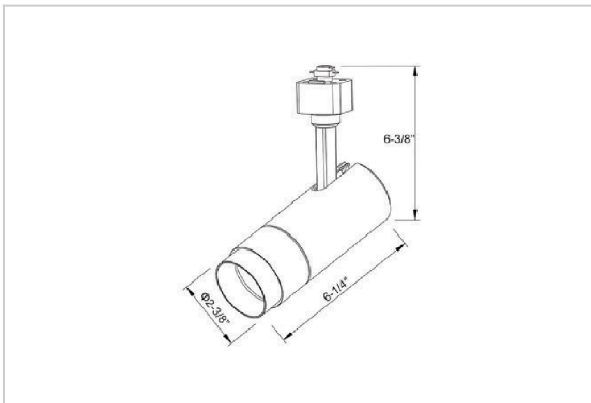

Trang Track Lights

ITEM SKU#: 662187492155

Product Code : IK-RTRANGTL-15W-35K-WH-90C-60D

Voltage	100 - 277 V AC, 50-60 Hz
Lumen Output	1358.8lm
Power	15W
Efficacy	140lm/w
CCT	3500K
CRI	>90
Beam Angle	60°
Light Distribution	Wide flood
LED Type	COB
LED Light Source	Osram SOLERIQ S 19
Start Time	Instant
Driver	Stand Alone (included)
Operating Position	Swiveling Type
Dimming	Triac Dimming
Construction	Track
Mounting Type	Track Light Structure
Heads	Single Head
Body Material	Aluminium Die cast
Finish	White
Length	6-1/8"
Height	6-3/8"
Diameter	2-3/8"
Application Area	Indoor Applications

Beam Spread (Options)

Spot 15°		Medium 24°		Flood 38°		Wide Flood 60°	
ft	Ø	ft	Ø	ft	Ø	ft	Ø
3.0	0.72	3.0	1.41	3.0	2.03	3.0	3.15
9.0	2.15	9.0	4.22	9.0	6.09	9.0	9.45
15.0	3.58	15.0	7.04	15.0	10.15	15.0	15.75

Trang is a technologically advanced LED track light with incorporated electronic gear and chip on board. It also has a high-quality reflector with three different beam spreads. Moreover, the lamp housing of die-cast aluminum for optimal cooling allows the fixture to last longer than its traditional counterparts.