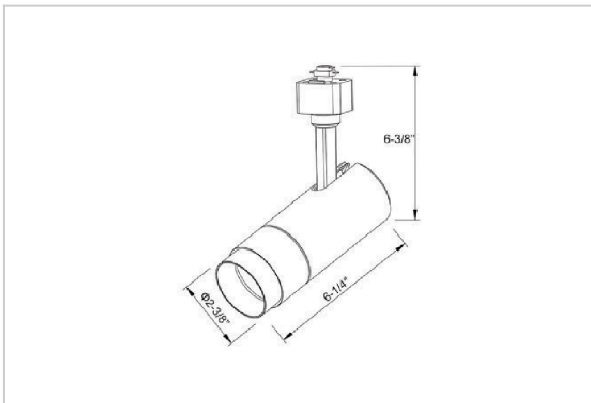

## Product Code : IK-RTRANGTL-15W-30K-WH-90C-60D

Voltage	100 - 277 V AC, 50-60 Hz
Lumen Output	1294.1lm
Power	15W
Efficacy	140lm/w
CCT	3000K
CRI	>90
Beam Angle	60°
Light Distribution	Wide flood
LED Type	COB
LED Light Source	Osram SOLERIQ S 19
Start Time	Instant
Driver	Stand Alone (included)
Operating Position	Swiveling Type
Dimming	Triac Dimming
Construction	Track
Mounting Type	Track Light Structure
Heads	Single Head
Body Material	Aluminium Die cast
Finish	White
Length	6-1/8"
Height	6-3/8"
Diameter	2-3/8"
Application Area	Indoor Applications

### Beam Spread (Options)

Spot 15°		Medium 24°		Flood 38°		Wide Flood 60°	
ft	Ø	ft	Ø	ft	Ø	ft	Ø
3.0	0.72	3.0	1.41	3.0	2.03	3.0	3.15
9.0	2.15	9.0	4.22	9.0	6.09	9.0	9.45
15.0	3.58	15.0	7.04	15.0	10.15	15.0	15.75

Trang is a technologically advanced LED track light with incorporated electronic gear and chip on board. It also has a high-quality reflector with three different beam spreads. Moreover, the lamp housing of die-cast aluminum for optimal cooling allows the fixture to last longer than its traditional counterparts.