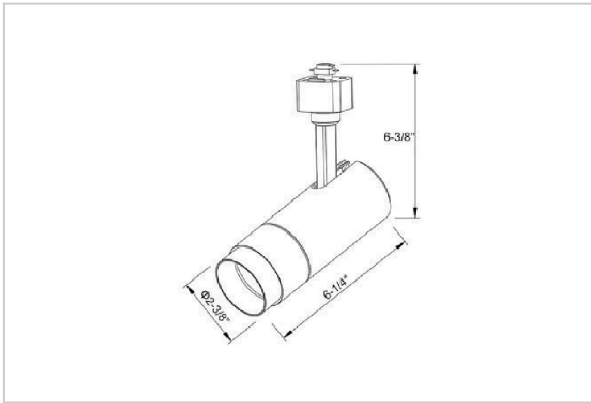

Trang Track Lights

ITEM SKU#: 662187492131

Product Code : IK-RTRANGTL-15W-27K-WH-90C-60D

Voltage	100 - 277 V AC, 50-60 Hz
Lumen Output	1232.47lm
Power	15W
Efficacy	140lm/w
CCT	2700K
CRI	>90
Beam Angle	60°
Light Distribution	Wide flood
LED Type	COB
LED Light Source	Osram SOLERIQ S 19
Start Time	Instant
Driver	Stand Alone (included)
Operating Position	Swiveling Type
Dimming	Triac Dimming
Construction	Track
Mounting Type	Track Light Structure
Heads	Single Head
Body Material	Aluminium Die cast
Finish	White
Length	6-1/8"
Height	6-3/8"
Diameter	2-3/8"
Application Area	Indoor Applications

Beam Spread (Options)

Spot 15°		Medium 24°		Flood 38°		Wide Flood 60°	
ft	Ø	ft	Ø	ft	Ø	ft	Ø
3.0	0.72	3.0	1.41	3.0	2.03	3.0	3.15
9.0	2.15	9.0	4.22	9.0	6.09	9.0	9.45
15.0	3.58	15.0	7.04	15.0	10.15	15.0	15.75

Trang is a technologically advanced LED track light with incorporated electronic gear and chip on board. It also has a high-quality reflector with three different beam spreads. Moreover, the lamp housing of die-cast aluminum for optimal cooling allows the fixture to last longer than its traditional counterparts.