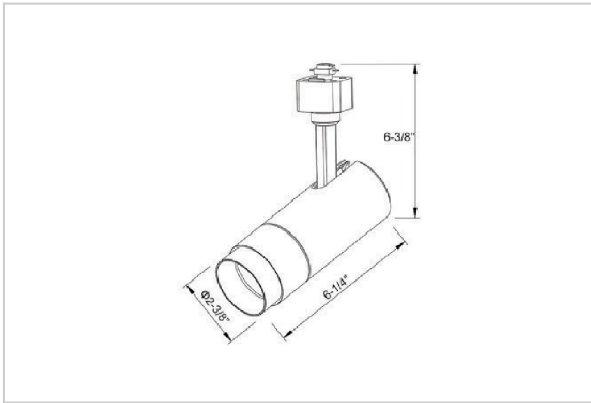

Trang Track Lights

ITEM SKU#: 662187492124

Product Code : IK-RTRANGTL-15W-40K-WH-90C-38D

Voltage	100 - 277 V AC, 50-60 Hz
Lumen Output	1495.76lm
Power	15W
Efficacy	140lm/w
CCT	4000K
CRI	>90
Beam Angle	38°
Light Distribution	Flood
LED Type	COB
LED Light Source	Osram SOLERIQ S 19
Start Time	Instant
Driver	Stand Alone (included)
Operating Position	Swiveling Type
Dimming	Triac Dimming
Construction	Track
Mounting Type	Track Light Structure
Heads	Single Head
Body Material	Aluminium Die cast
Finish	White
Length	6-1/8"
Height	6-3/8"
Diameter	2-3/8"
Application Area	Indoor Applications

Beam Spread (Options)

Spot 15°		Medium 24°		Flood 38°		Wide Flood 60°	
ft	Ø	ft	Ø	ft	Ø	ft	Ø
3.0	0.72	3.0	1.41	3.0	2.03	3.0	3.15
9.0	2.15	9.0	4.22	9.0	6.09	9.0	9.45
15.0	3.58	15.0	7.04	15.0	10.15	15.0	15.75

Trang is a technologically advanced LED track light with incorporated electronic gear and chip on board. It also has a high-quality reflector with three different beam spreads. Moreover, the lamp housing of die-cast aluminum for optimal cooling allows the fixture to last longer than its traditional counterparts.